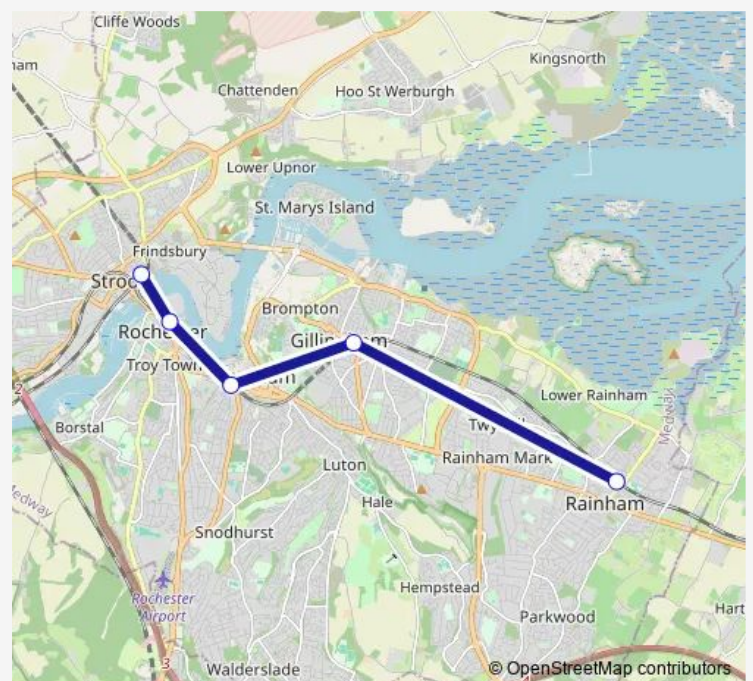

### Direction

Strood (Kent) — Rainham (Kent)

5 stops

[Open route schedule](#)

Strood (Kent)

Rochester

Chatham

Gillingham (Kent)

### Route info

Direction: Strood (Kent)

Stops: 5

Trip Duration: 0 hour 40 min

■ Southeastern — Strood (Kent) - Rainham (Kent)

**Direction**

Rainham (Kent) — Strood (Kent)

5 stops

[Open route schedule](#)

Rainham (Kent)

Gillingham (Kent)

Chatham

Rochester

Strood (Kent)

## Route info

Direction: Rainham (Kent)

Stops: 5

Trip Duration: 0 hour 42 min

Southeastern Rail Replacement Bus Service time schedules and route maps are available in an offline PDF at [busmaps.com](https://busmaps.com). Use the [busmaps.com](https://busmaps.com) website to see live bus times, train schedule or subway schedule, and step-by-step directions for all public transit in Rochester