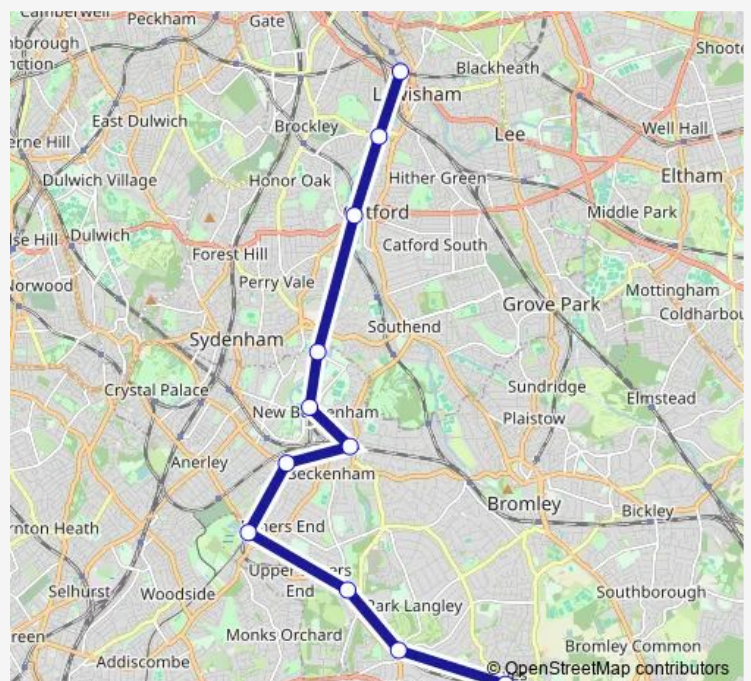

Catford Bridge

Lower Sydenham

New Beckenham

Beckenham Junction

Clock House

Elmers End

Eden Park

West Wickham

Route info

Direction: Lewisham

Stops: 11

Trip Duration: 0 hour 59 min

■ Southeastern — Lewisham - Hayes (Kent)

**Direction**

Hayes (Kent) — Lewisham

11 stops

[Open route schedule](#)

Hayes (Kent)

West Wickham

Eden Park

Elmers End

Clock House

Beckenham Junction

New Beckenham

## Route info

Direction: Hayes (Kent)

Stops: 11

Trip Duration: 0 hour 58 min

Southeastern Rail Replacement Bus Service time schedules and route maps are available in an offline PDF at [busmaps.com](#). Use the [busmaps.com](#) website to see live bus times, train schedule or subway schedule, and step-by-step directions for all public transit in London