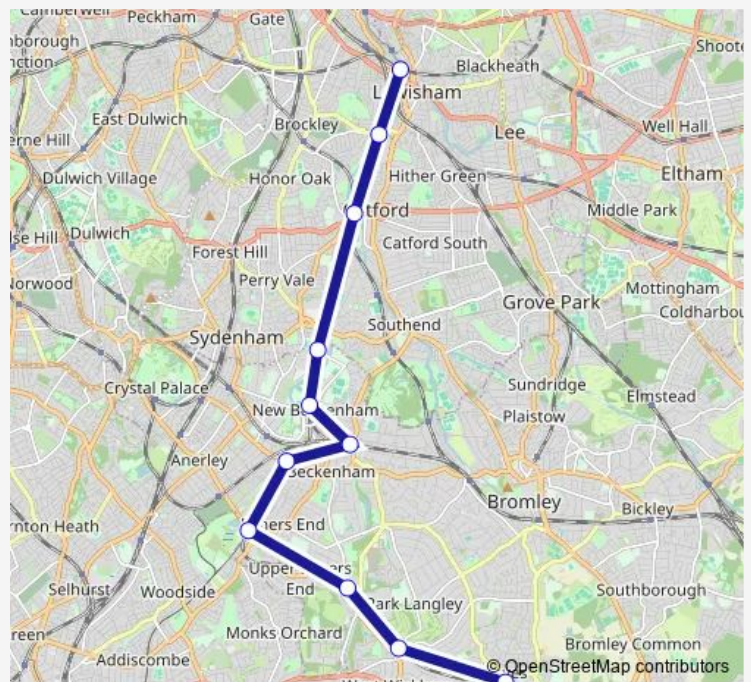

Rail Replacement Bus Service Southeastern Lewisham - Hayes (Kent)

[Go to website](#)

Direction

Lewisham — Hayes (Kent)

11 stops

[Open route schedule](#)

Lewisham

Ladywell

Catford Bridge

Lower Sydenham

New Beckenham

Beckenham Junction

Clock House

Elmers End

Eden Park

West Wickham

Hayes (Kent)

Route schedule

Lewisham — Hayes (Kent)

Monday	00:01-00:33 ⁺¹
Tuesday	00:02-00:33 ⁺¹
Wednesday	00:02-00:33 ⁺¹
Thursday	00:02-00:33 ⁺¹
Friday	00:02-00:33
Saturday	—
Sunday	07:31-00:31 ⁺¹

Route info

Direction: Lewisham

Stops: 11

Trip Duration: 0 hour 59 min

■ Southeastern — Hayes (Kent) - Lewisham

Direction

Hayes (Kent) — Lewisham

11 stops

[Open route schedule](#)