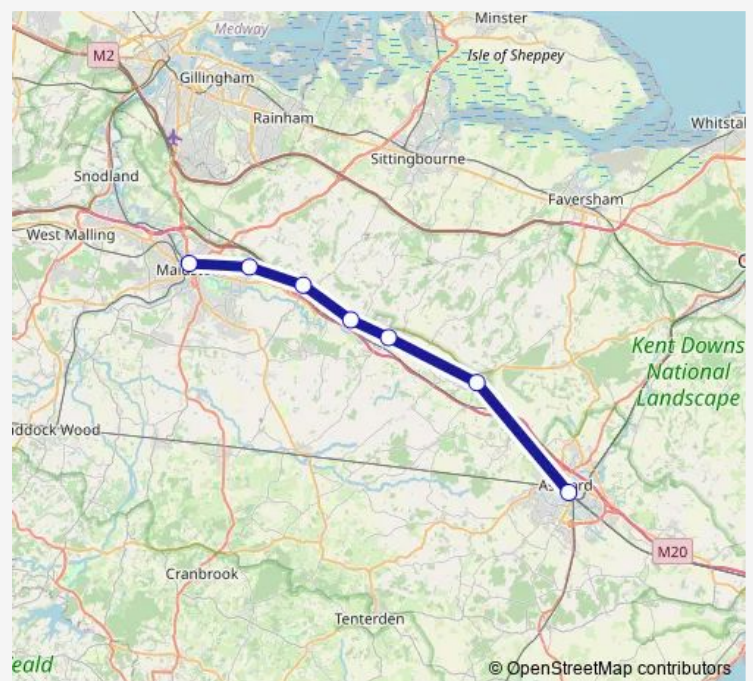

Rail Replacement Bus Service Southeastern Maidstone East - Ashford International

[Go to website](#)

Direction

Ashford International — Maidstone East

2 stops

[Open route schedule](#)

Ashford International

Maidstone East

Route schedule

Ashford International — Maidstone East

Monday	—
Tuesday	—
Wednesday	—
Thursday	—
Friday	—
Saturday	—
Sunday	07:07-23:34

Route info

Direction: Ashford International

Stops: 2

Trip Duration: 0 hour 25 min

■ Southeastern — Ashford International - Maidstone East

Direction

Maidstone East — Ashford International

7 stops

[Open route schedule](#)

Maidstone East

Bearsted

Hollingbourne

Route info

Direction: Maidstone East

Stops: 7

Trip Duration: 0 hour 57 min

Direction

Ashford International — Maidstone East

7 stops

[Open route schedule](#)