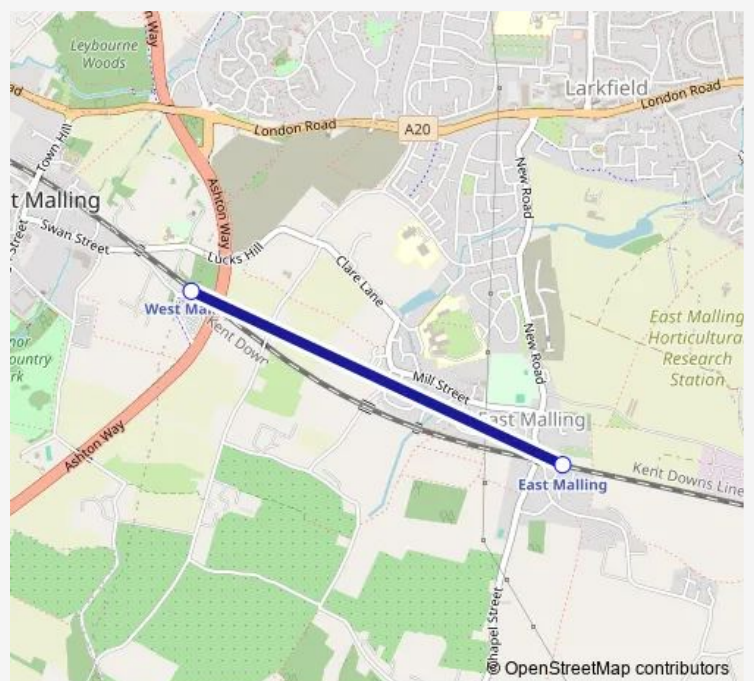

## Rail Replacement Bus Service Southeastern West Malling - East Malling

[Go to website](#)

### Direction

East Malling — West Malling

2 stops

[Open route schedule](#)

East Malling

West Malling

### Route schedule

East Malling — West Malling

Monday	24:21 <sup>+1</sup>
Tuesday	00:21-00:21 <sup>+1</sup>
Wednesday	00:21-00:21 <sup>+1</sup>
Thursday	00:21-00:21 <sup>+1</sup>
Friday	00:21
Saturday	—
Sunday	06:08-22:08

### Route info

Direction: East Malling

Stops: 2

Trip Duration: 0 hour 6 min

■ Southeastern — East Malling - West Malling

**Direction**

West Malling — East Malling

2 stops