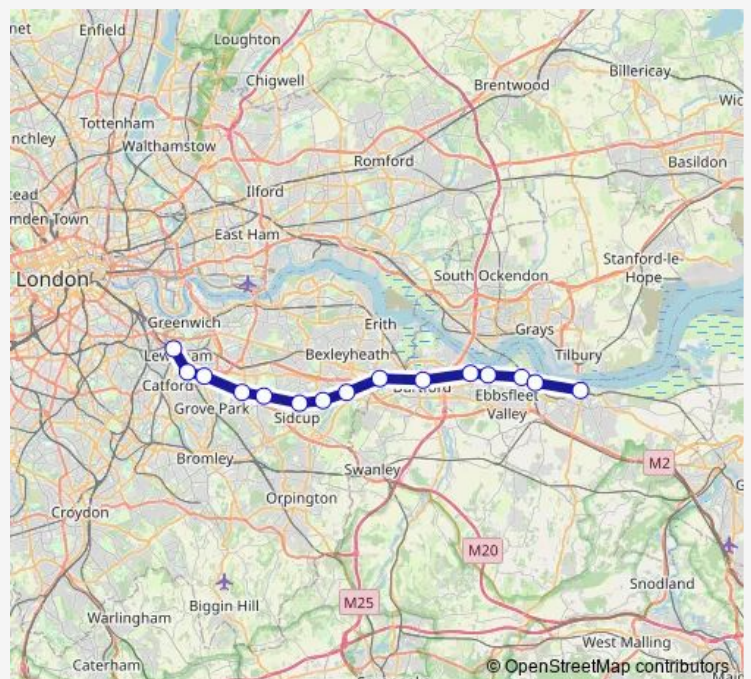

Swanscombe

Northfleet

Gravesend

### Route schedule

Lewisham — Gravesend

Monday	00:25-01:05 <sup>+1</sup>
Tuesday	00:17-00:55 <sup>+1</sup>
Wednesday	00:17-00:55 <sup>+1</sup>
Thursday	00:17-00:55 <sup>+1</sup>
Friday	00:17-00:55
Saturday	24:57-01:05 <sup>+1</sup>
Sunday	00:57-00:32 <sup>+1</sup>

### Route info

Direction: Lewisham

Stops: 15

Trip Duration: 1 hour 33 min

■ Southeastern — Lewisham - Gravesend

**Direction**

Lewisham — Gravesend

14 stops