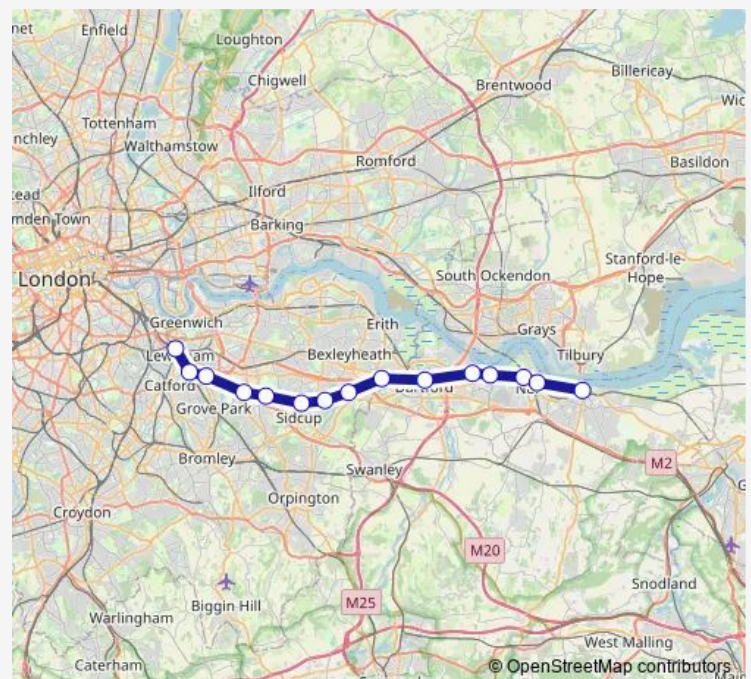

Rail Replacement Bus Service Southeastern Lewisham - Gravesend

[Go to website](#)

Direction

Lewisham — Gravesend

15 stops

[Open route schedule](#)

- Lewisham
- Hither Green
- Lee (London)
- Mottingham
- New Eltham
- Sidcup
- Albany Park
- Bexley
- Crayford
- Dartford
- Stone Crossing
- Greenhithe for Bluewater
- Swanscombe
- Northfleet
- Gravesend

Route schedule

Lewisham — Gravesend

Monday	24:17-00:55 ⁺¹
Tuesday	00:17-00:55 ⁺¹
Wednesday	00:17-00:55 ⁺¹
Thursday	00:17-00:55 ⁺¹
Friday	00:17-00:55
Saturday	—
Sunday	—

Route info

Direction: Lewisham

Stops: 15

Trip Duration: 1 hour 25 min

■ Southeastern — Lewisham - Gravesend

Direction

Lewisham — Gravesend

14 stops

[Open route schedule](#)

Lewisham

Blackheath

Greenhithe for Bluewater

Swanscombe

Northfleet

Gravesend

Route schedule

Lewisham — Gravesend

Monday	—
Tuesday	24:22-00:52 ⁺¹
Wednesday	00:22-00:52 ⁺¹
Thursday	00:22-00:52 ⁺¹
Friday	00:22-00:52
Saturday	—
Sunday	—