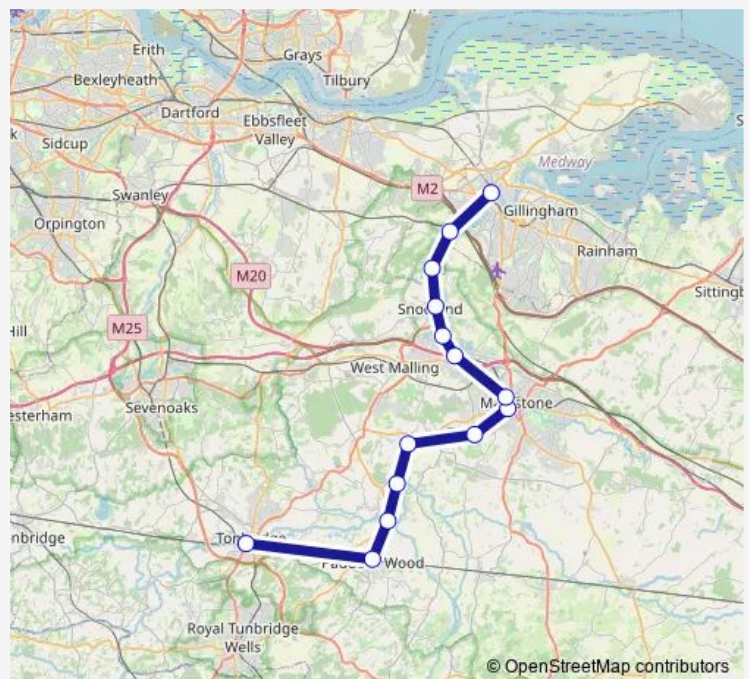

Saturday

—

Sunday

22:25

Route info

Direction: Tonbridge

Stops: 14

Trip Duration: 1 hour 57 min

■ Southeastern — Tonbridge - Strood (Kent)

Southeastern Rail Replacement Bus Service time schedules and route maps are available in an offline PDF at busmaps.com. Use the busmaps.com website to see live bus times, train schedule or subway schedule, and step-by-step directions for all public transit in Maidstone