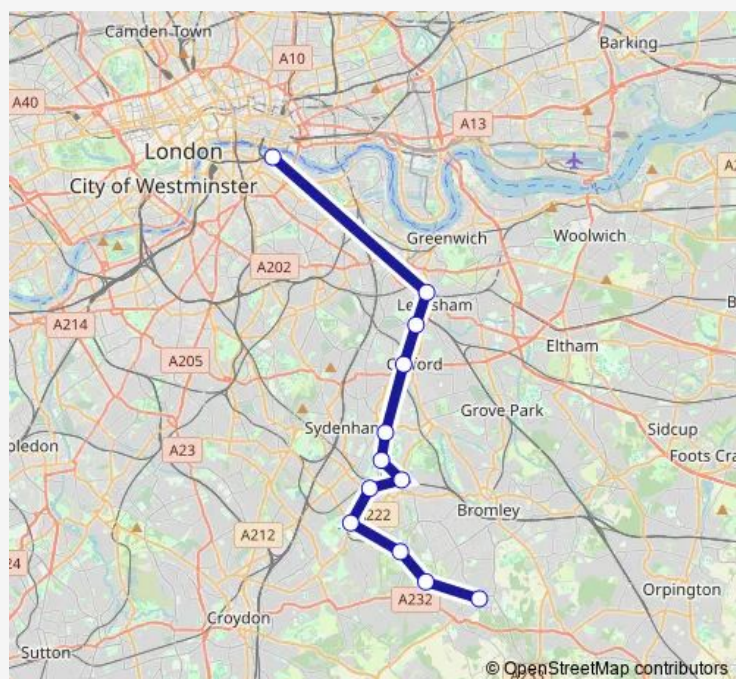

Sunday

23:25-23:28

Route info

Direction: Hayes (Kent)

Stops: 12

Trip Duration: 1 hour 18 min

■ Southeastern — London Bridge - Hayes (Kent)

Direction

London Bridge — Hayes (Kent)

12 stops

[Open route schedule](#)

London Bridge

Lewisham

Ladywell

Catford Bridge

Lower Sydenham

New Beckenham

Beckenham Junction

Clock House

Elmers End

Eden Park

West Wickham

Hayes (Kent)

Route schedule

London Bridge — Hayes (Kent)

Monday	23:50-00:20 ⁺¹
Tuesday	00:20-00:20 ⁺¹
Wednesday	00:20
Thursday	—
Friday	—
Saturday	—
Sunday	—

Route info

Direction: London Bridge

Stops: 12

Trip Duration: 1 hour 24 min

Southeastern Rail Replacement Bus Service time schedules and route maps are available in an offline PDF at busmaps.com. Use the busmaps.com website to see live bus times, train schedule or subway schedule, and step-by-step directions for all public transit in London