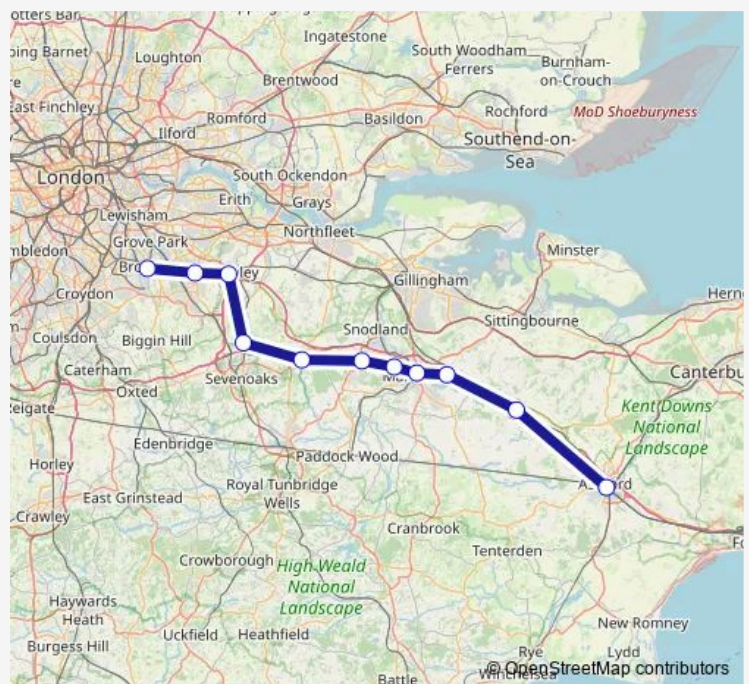

Rail Replacement Bus Service Southeastern Bromley South - Ashford International

[Go to website](#)

Direction

Bromley South — Ashford International

11 stops

[Open route schedule](#)

- Bromley South
- St Mary Cray
- Swanley
- Otford
- Borough Green & Wrotham
- West Malling
- Barming
- Maidstone East
- Bearsted
- Lenham
- Ashford International

Route schedule

Bromley South — Ashford International

Monday	25:05 ⁺¹
Tuesday	01:05-01:05 ⁺¹
Wednesday	01:05-01:05 ⁺¹
Thursday	01:05-01:05 ⁺¹
Friday	01:05
Saturday	—
Sunday	—

Route info

Direction: Bromley South

Stops: 11

Trip Duration: 2 hour 35 min

Southeastern Rail Replacement Bus Service time schedules and route maps are available in an offline PDF at busmaps.com. Use the busmaps.com website to see live bus times, train schedule or subway schedule, and step-by-step directions for all public transit in Maidstone