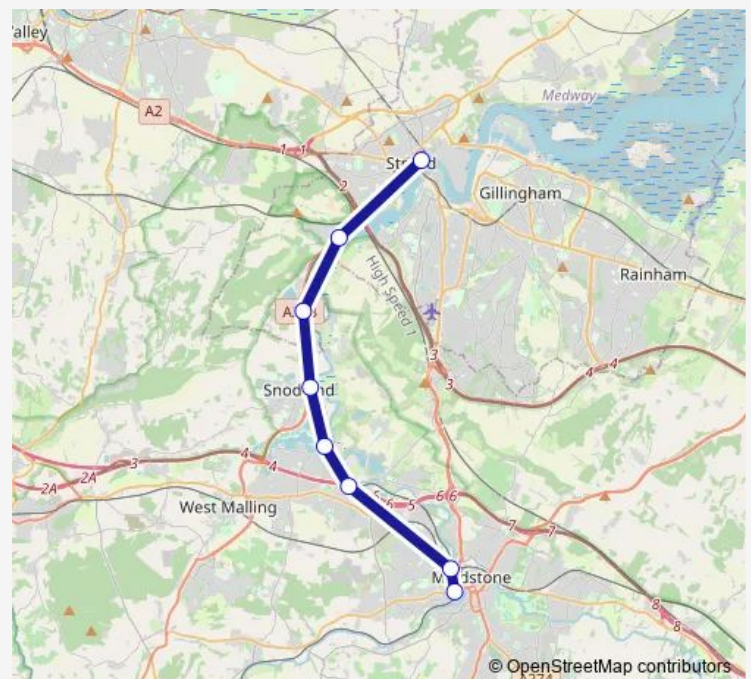

### Route schedule

Maidstone West — Strood (Kent)

Monday

—

Tuesday

—

Wednesday

—

### Route info

Direction: Maidstone West

Stops: 8

Trip Duration: 0 hour 53 min

■ Southeastern — Strood (Kent) - Maidstone West

**Direction**

Strood (Kent) — Maidstone West

8 stops

[Open route schedule](#)

Strood (Kent)

Cuxton

Halling

Snodland

New Hythe

Aylesford

Maidstone Barracks

## Route schedule

Strood (Kent) — Maidstone West

Monday	—
Tuesday	—
Wednesday	—
Thursday	—
Friday	—
Saturday	—
Sunday	05:37-22:37