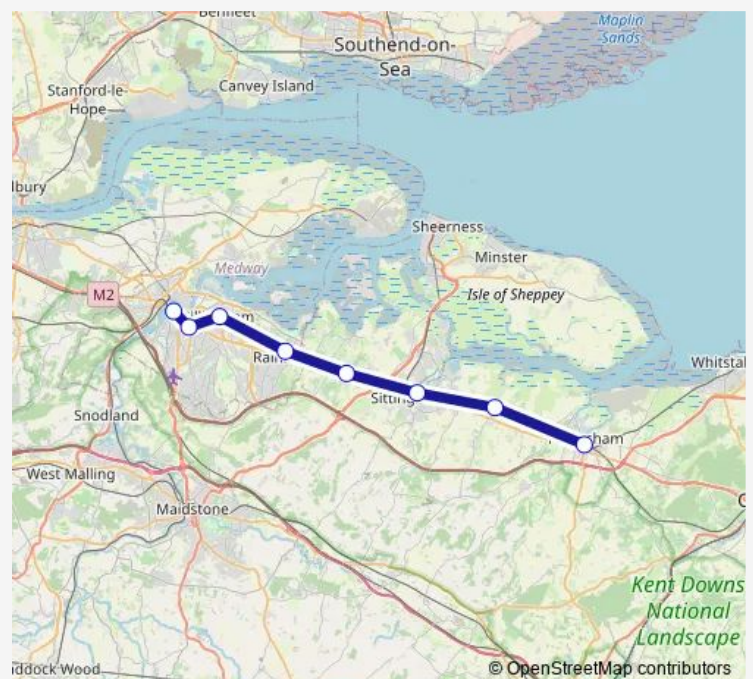

Rail Replacement Bus Service Southeastern Rochester - Faversham

[Go to website](#)

Direction

Rochester — Faversham

8 stops

[Open route schedule](#)

Rochester

Chatham

Gillingham (Kent)

Rainham (Kent)

Newington

Sittingbourne

Teynham

Faversham

Route schedule

Rochester — Faversham

Monday	—
Tuesday	24:31 ⁺¹
Wednesday	00:31
Thursday	—
Friday	—
Saturday	—
Sunday	—

Route info

Direction: Rochester

Stops: 8

Trip Duration: 1 hour 12 min

■ Southeastern — Rochester - Faversham

Southeastern Rail Replacement Bus Service time schedules and route maps are available in an offline PDF at busmaps.com. Use the busmaps.com website to see live bus times, train schedule or subway schedule, and step-by-step directions for all public transit in Rochester