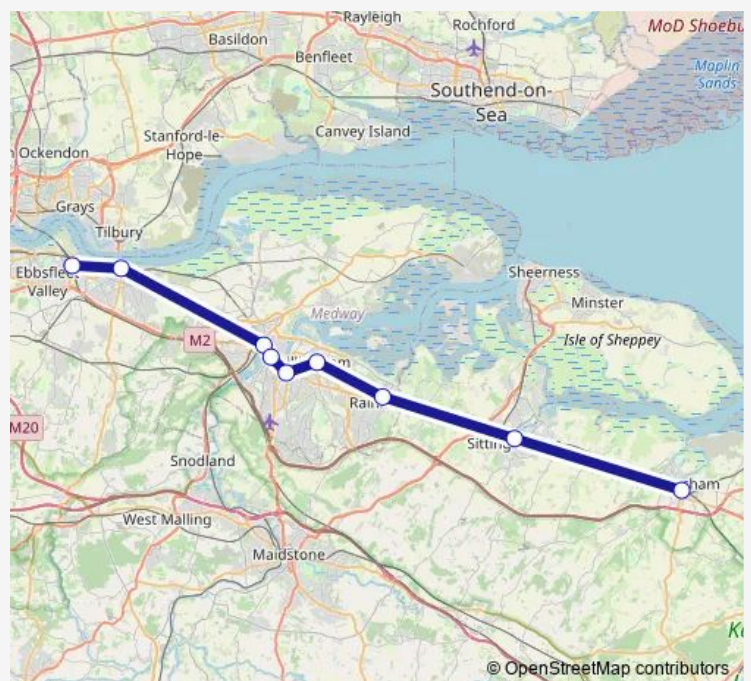

Rail Replacement Bus Service Southeastern Ebbsfleet International - Faversham

[Go to website](#)

Direction

Ebbsfleet International — Faversham

10 stops

[Open route schedule](#)

Ebbsfleet International

Gravesend

Strood (Kent)

Rochester

Chatham

Gillingham (Kent)

Rainham (Kent)

Newington

Sittingbourne

Faversham

Route schedule

Ebbsfleet International — Faversham

Monday	23:48-00:18 ⁺¹
Tuesday	00:18-00:18 ⁺¹
Wednesday	00:18-00:18 ⁺¹
Thursday	00:18-00:18 ⁺¹
Friday	00:18
Saturday	—
Sunday	—

Route info

Direction: Ebbsfleet International

Stops: 10

Trip Duration: 1 hour 48 min

Southeastern Rail Replacement Bus Service time schedules and route maps are available in an offline PDF at busmaps.com. Use the busmaps.com website to see live bus times, train schedule or subway schedule, and step-by-step directions for all public transit in Rochester