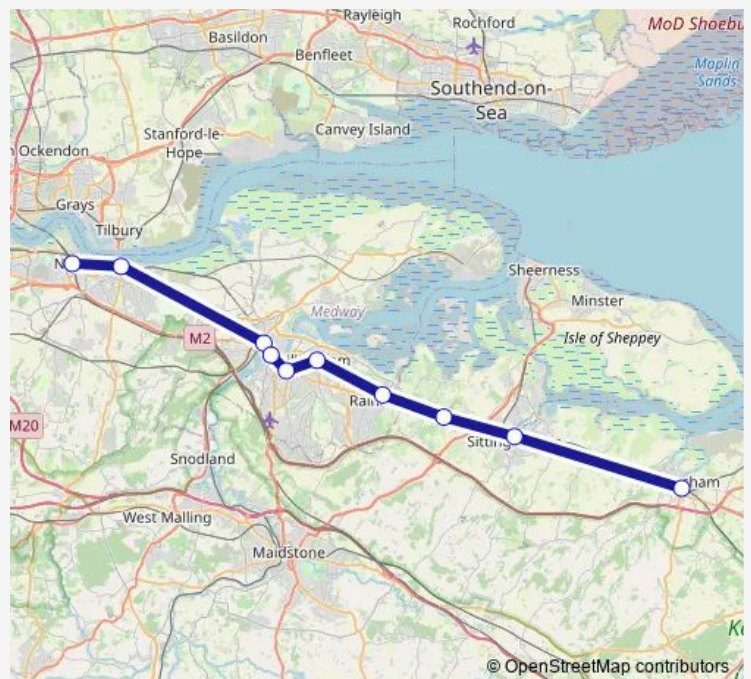

Rail Replacement Bus Service Southeastern Ebbsfleet International - Faversham

[Go to website](#)

Direction

Ebbsfleet International — Faversham

9 stops

[Open route schedule](#)

Ebbsfleet International

Gravesend

Strood (Kent)

Rochester

Chatham

Gillingham (Kent)

Rainham (Kent)

Sittingbourne

Faversham

Route schedule

Ebbsfleet International — Faversham

Monday	23:48-00:18 ⁺¹
Tuesday	00:18-00:18 ⁺¹
Wednesday	00:18-00:18 ⁺¹
Thursday	00:18-00:18 ⁺¹
Friday	00:18
Saturday	—
Sunday	—

Route info

Direction: Ebbsfleet International

Stops: 9

Trip Duration: 1 hour 43 min

Southeastern Rail Replacement Bus Service time schedules and route maps are available in an offline PDF at busmaps.com. Use the busmaps.com website to see live bus times, train schedule or subway schedule, and step-by-step directions for all public transit in Rochester