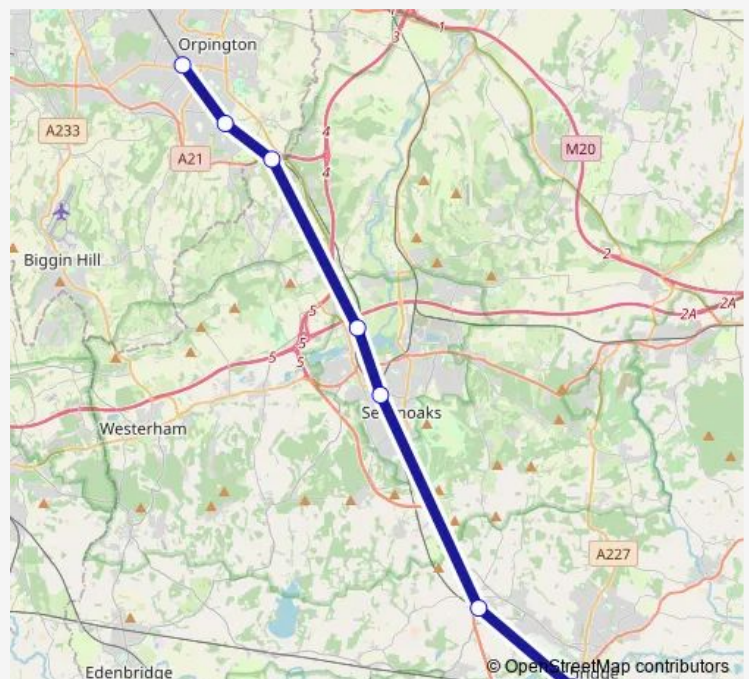

### Route schedule

Tonbridge — Orpington

Monday —

Tuesday —

Wednesday —

Thursday —

Friday —

Saturday 04:22-23:30

### Route info

Direction: Tonbridge

Stops: 7

Trip Duration: 1 hour 6 min

■ Southeastern — Tonbridge - Orpington

**Direction**

Orpington — Tonbridge

3 stops

## Route info

Direction: Orpington

Stops: 3

Trip Duration: 0 hour 47 min

**Direction**

Orpington — Tonbridge

7 stops

[Open route schedule](#)

Orpington — Tonbridge

Monday	—
Tuesday	—
Wednesday	—
Thursday	—
Friday	—
Saturday	05:19-23:49
Sunday	07:25-23:25

**Route info**

Direction: Orpington

Stops: 7

Trip Duration: 1 hour 10 min

Southeastern Rail Replacement Bus Service time schedules and route maps are available in an offline PDF at [busmaps.com](https://busmaps.com). Use the [busmaps.com](https://busmaps.com) website to see live bus times, train schedule or subway schedule, and step-by-step directions for all public transit in London