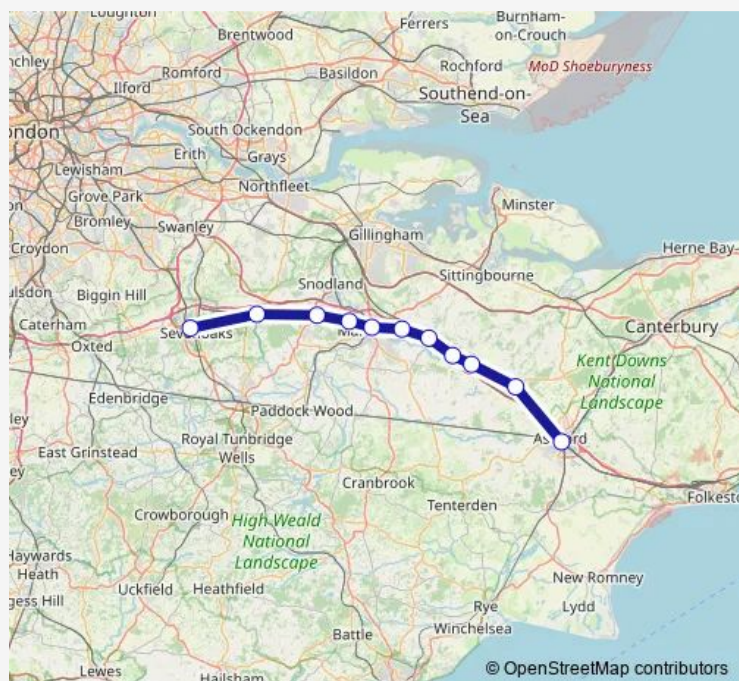

Rail Replacement Bus Service Southeastern Sevenoaks - Ashford International

[Go to website](#)

Direction

Sevenoaks — Ashford International

11 stops

[Open route schedule](#)

Sevenoaks

Borough Green & Wrotham

West Malling

Barming

Maidstone East

Bearsted

Hollingbourne

Harrietsham

Lenham

Charing (Kent)

Ashford International

Route schedule

Sevenoaks — Ashford International

Monday —

Tuesday —

Wednesday 24:10-00:40⁺¹

Thursday —

Friday —

Saturday —

Sunday —

Route info

Direction: Sevenoaks

Stops: 11

Trip Duration: 2 hour 3 min

Southeastern Rail Replacement Bus Service time schedules and route maps are available in an offline PDF at busmaps.com. Use the busmaps.com website to see live bus times, train schedule or subway schedule, and step-by-step directions for all public transit in Maidstone