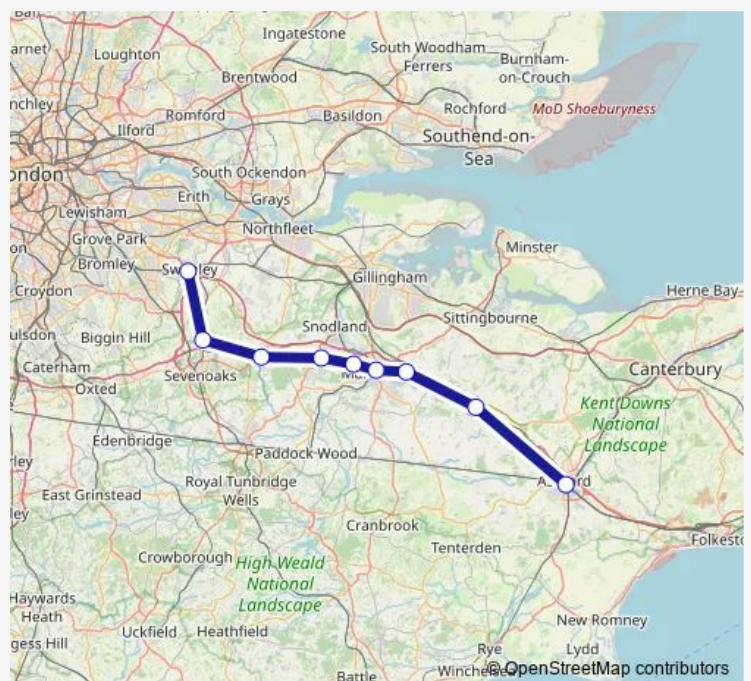

Rail Replacement Bus Service Southeastern Swanley - Ashford International

[Go to website](#)

Direction

Swanley — Ashford International

9 stops

[Open route schedule](#)

Swanley

Otford

Borough Green & Wrotham

West Malling

Barming

Maidstone East

Bearsted

Lenham

Ashford International

Route schedule

Swanley — Ashford International

Monday	25:17 ⁺¹
Tuesday	01:17-01:17 ⁺¹
Wednesday	01:17-01:17 ⁺¹
Thursday	01:17-01:17 ⁺¹
Friday	01:17
Saturday	—
Sunday	—

Route info

Direction: Swanley

Stops: 9

Trip Duration: 2 hour 19 min

Southeastern Rail Replacement Bus Service time schedules and route maps are available in an offline PDF at busmaps.com. Use the busmaps.com website to see live bus times, train schedule or subway schedule, and step-by-step directions for all public transit in Maidstone