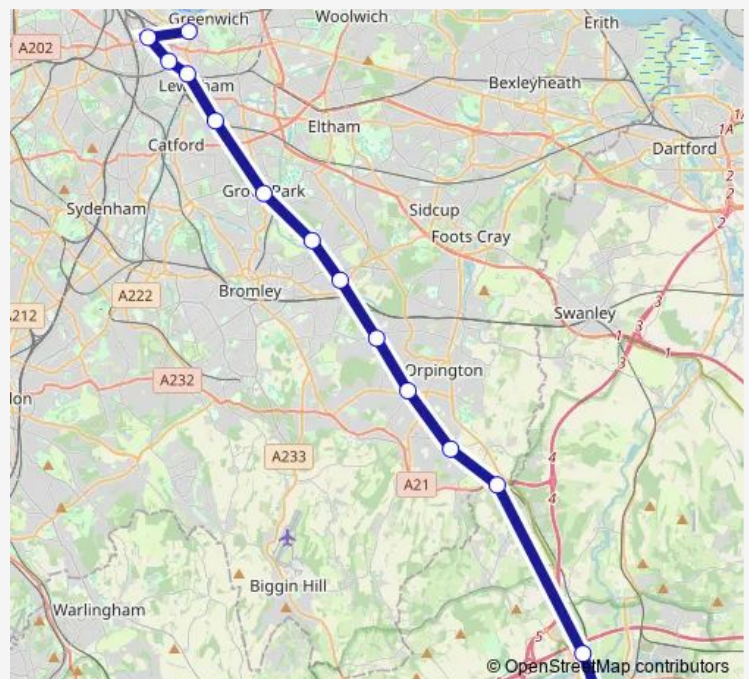

### Direction

Sevenoaks — Greenwich

14 stops

[Open route schedule](#)

- Sevenoaks
- Dunton Green
- Knockholt
- Chelsfield
- Orpington
- Petts Wood
- Chislehurst
- Elmstead Woods
- Grove Park
- Hither Green
- Lewisham
- St Johns (London)
- New Cross
- Greenwich

### Route schedule

Sevenoaks — Greenwich

Monday	—
Tuesday	—
Wednesday	—
Thursday	—
Friday	—
Saturday	04:02-04:32
Sunday	—

### Route info

Direction: Sevenoaks

Stops: 14

Trip Duration: 1 hour 43 min

■ Southeastern — Greenwich - Sevenoaks

**Direction**

Greenwich — Sevenoaks

14 stops

## Route info

Direction: Greenwich

Stops: 14

Trip Duration: 1 hour 44 min

Southeastern Rail Replacement Bus Service time schedules and route maps are available in an offline PDF at [busmaps.com](#). Use the [busmaps.com](#) website to see live bus times, train schedule or subway schedule, and step-by-step directions for all public transit in London