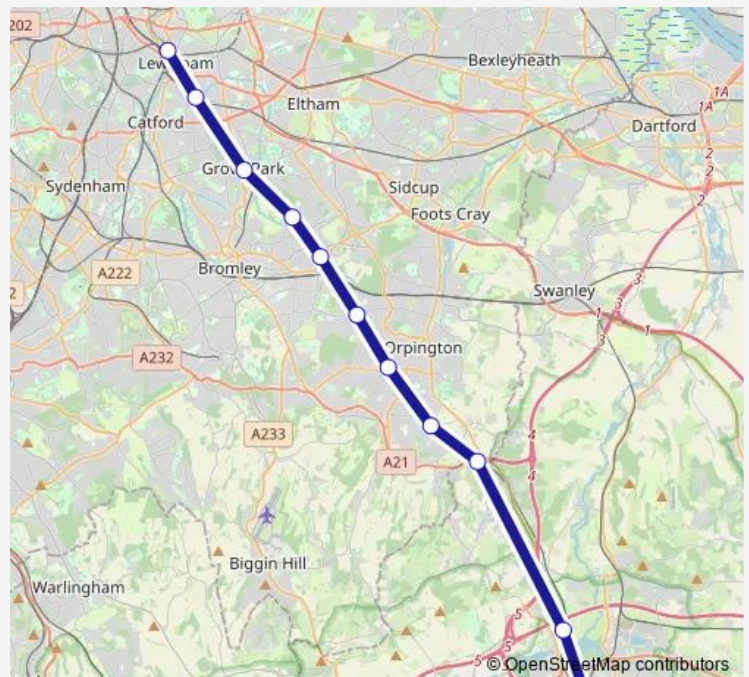

### Direction

Lewisham — Sevenoaks

11 stops

[Open route schedule](#)

- Lewisham
- Hither Green
- Grove Park
- Elmstead Woods
- Chislehurst
- Petts Wood
- Orpington
- Chelsfield
- Knockholt
- Dunton Green
- Sevenoaks

### Route schedule

Lewisham — Sevenoaks

Monday	00:01
Tuesday	—
Wednesday	—
Thursday	—
Friday	—
Saturday	—
Sunday	24:01 <sup>+1</sup>

### Route info

Direction: Lewisham

Stops: 11

Trip Duration: 1 hour 27 min

■ Southeastern — Lewisham - Sevenoaks

Southeastern Rail Replacement Bus Service time schedules and route maps are available in an offline PDF at [busmaps.com](https://busmaps.com). Use the [busmaps.com](https://busmaps.com) website to see live bus times, train schedule or subway schedule, and step-by-step directions for all public transit in Bromley