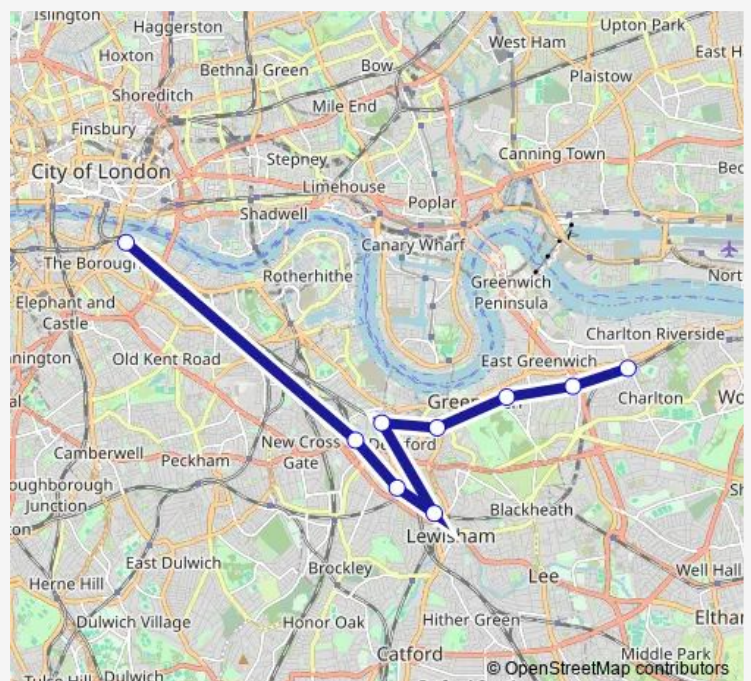

### Route info

Direction: Charlton

Stops: 9

Trip Duration: 0 hour 59 min

■ Southeastern — London Bridge - Charlton

**Direction**

London Bridge — Charlton

9 stops

[Open route schedule](#)

London Bridge

Lewisham

St Johns (London)

New Cross

Deptford

Greenwich

Maze Hill

## Route schedule

London Bridge — Charlton

Monday

—

Tuesday

—

Wednesday

—

## Route info

Direction: London Bridge

Stops: 9

Trip Duration: 0 hour 59 min

Southeastern Rail Replacement Bus Service time schedules and route maps are available in an offline PDF at [busmaps.com](https://busmaps.com). Use the [busmaps.com](https://busmaps.com) website to see live bus times, train schedule or subway schedule, and step-by-step directions for all public transit in London