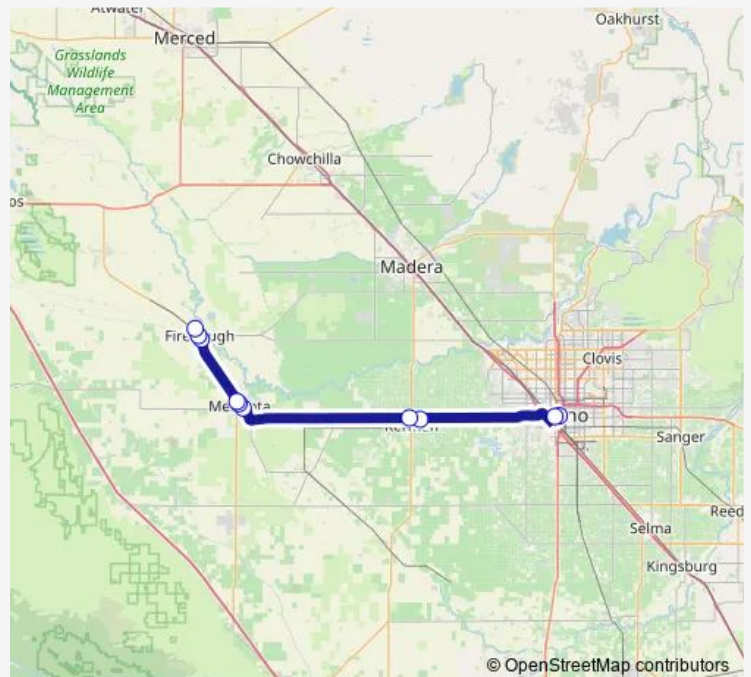

Bus Westside Transit

[Go to website](#)

Direction

Amtrak/Greyhound — Firebaugh Senior Center

10 stops

[Open route schedule](#)

Amtrak/Greyhound

Courthouse Park (Shelter L)

Route schedule

Amtrak/Greyhound — Firebaugh Senior Center

Monday 09:40-16:12

Tuesday 09:40-16:12

Wednesday 09:40-16:12

Thursday 09:40-16:12

Friday 09:40-16:12

Saturday —

Sunday —

Route info

Direction: Amtrak/Greyhound

Stops: 10

Trip Duration: 1 hour 18 min

Westside Transit

BusMaps

Direction

Firebaugh Senior Center — Amtrak/Greyhound

10 stops

[Open route schedule](#)

Firebaugh Senior Center

Family Dollar

Sunset Place (Hwy. 33)

Chevron

McCabe Elementary