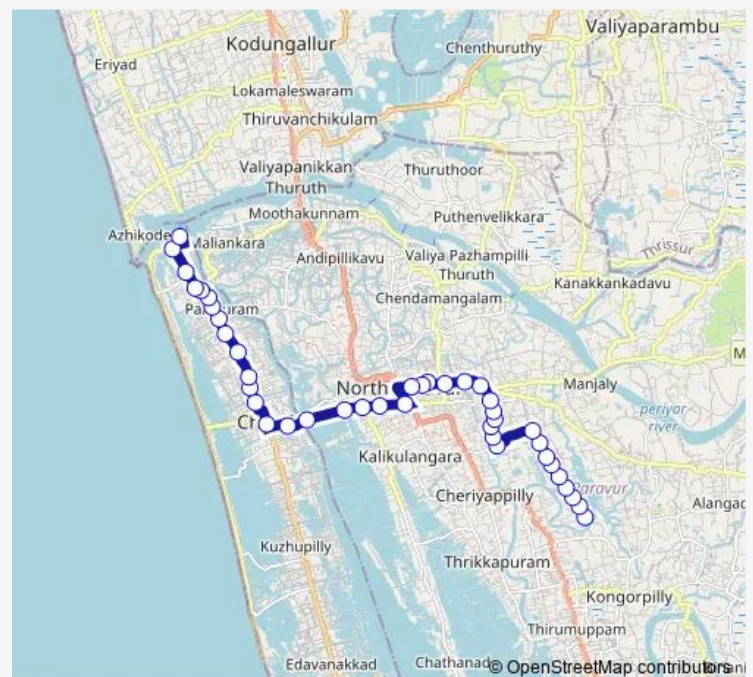

Thursday 06:00

Friday 06:00

Saturday 06:00

Sunday 06:00

Route info

Direction: Thathapilly

Stops: 41

Trip Duration: 0 hour 50 min