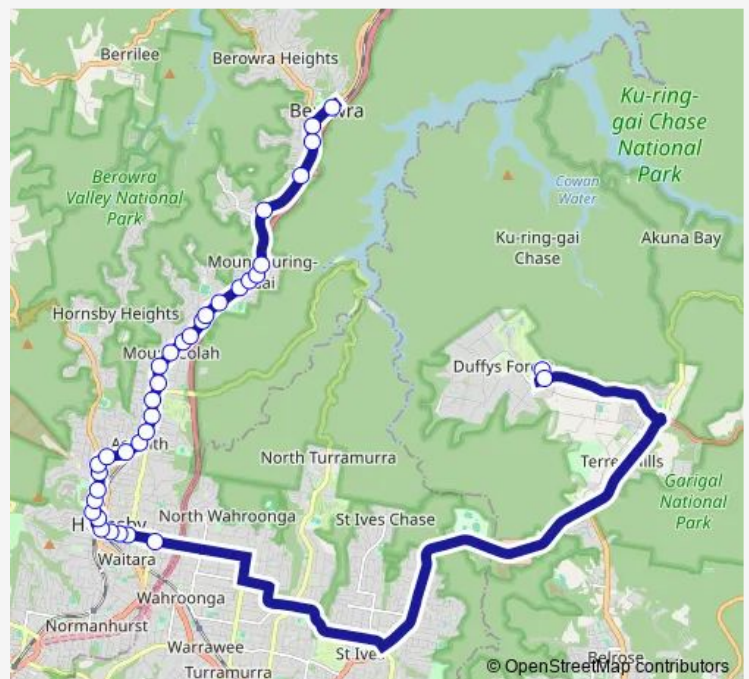

Northern Beaches Christian School, Echunga Rd

Sydney Japanese School

Waitara Public School, Edgeworth David Av

Edgeworth David Av Opp Willow Park

Edgeworth David Av Opp Muriel St

Hornsby Girls High School, Edgeworth David Av

Pacific Hwy At Old Berowra Rd

Pacific Hwy After Hyacinth St

Pacific Hwy Opp Asquith Station

Pacific Hwy After Amor St

Pacific Hwy At Mills Av

Pacific Hwy At Rupert St

Pacific Hwy Before Yirra Rd

**Route schedule**

Northern Beaches Christian School, Echunga Rd — Berowra Station, Pacific Hwy

Monday	15:25
Tuesday	15:25
Wednesday	15:25
Thursday	15:25
Friday	15:25
Saturday	—
Sunday	—

**Route info**

Direction: Northern Beaches Christian School, Echunga Rd

Stops: 36

Trip Duration: 1 hour 21 min

Mt Colah Uniting Church, Pacific Hwy

Pacific Hwy Opp Mt Colah Station

Pacific Hwy At Playfair Rd

Pacific Hwy After Playfair Rd

Pacific Hwy Before Beryl Av

Hunt Reserve, Pacific Hwy