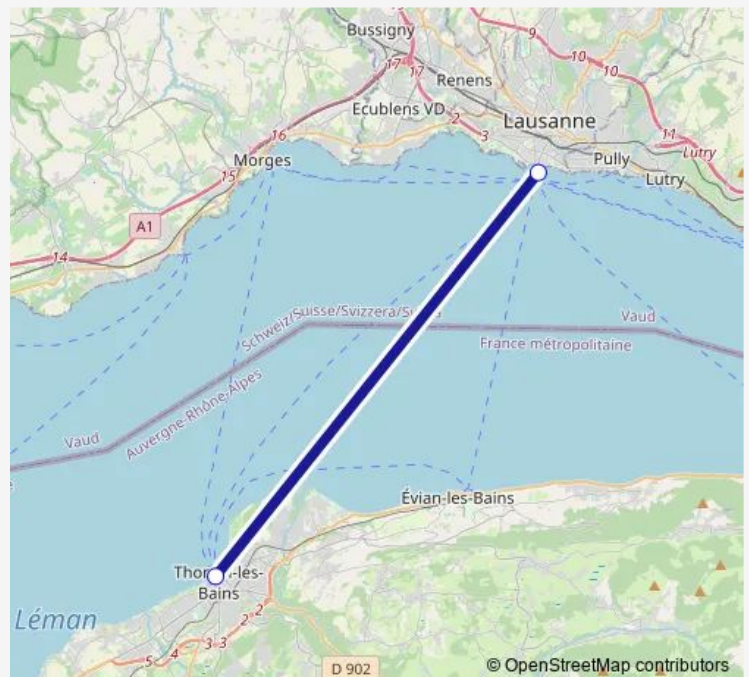

Ferry N2

[Go to website](#)

Direction

Thonon-les-Bains (F) (lac) — Lausanne-Ouchy (lac)

2 stops

[Open route schedule](#)

Thonon-les-Bains (F) (lac)

Lausanne-Ouchy (lac)

Route schedule

Thonon-les-Bains (F) (lac) — Lausanne-Ouchy (lac)

Monday	05:40-21:20
Tuesday	05:30-21:20
Wednesday	05:30-21:20
Thursday	05:30-21:20
Friday	05:30-21:20
Saturday	07:40-21:20
Sunday	10:00-21:20

Route info

Direction: Thonon-les-Bains (F) (lac)

Stops: 2

Trip Duration: 0 hour 47 min

■ N2

BusMaps

Direction

Lausanne-Ouchy (lac) — Thonon-les-Bains (F) (lac)

Route info

Direction: Lausanne-Ouchy (lac)

Stops: 2

Trip Duration: 0 hour 50 min

Direction

Thonon-les-Bains (F) (lac) — Lausanne-Ouchy (lac)

2 stops

[Open route schedule](#)