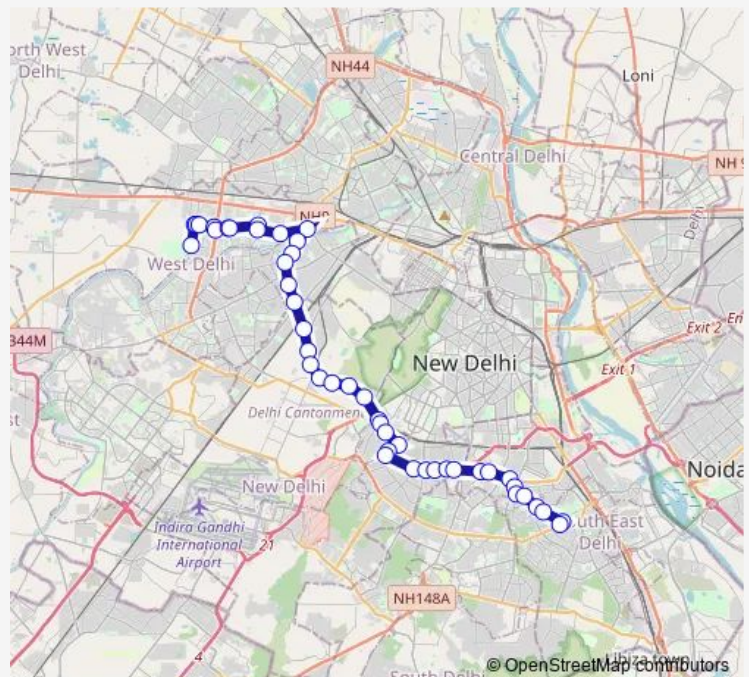

### Route schedule

Nihal Vihar X — Nehru Place Terminal

Monday 07:45-22:40

Tuesday 07:45-22:40

Wednesday 07:45-22:40

Thursday 07:45-22:40

Friday 07:45-22:40

Saturday 07:45-22:40

### Route info

Direction: Nihal Vihar X

Stops: 45

Trip Duration: 1 hour 55 min

529spldown

Garrison Engg.

RR Line

Dhaura Kuan (Ring Road)