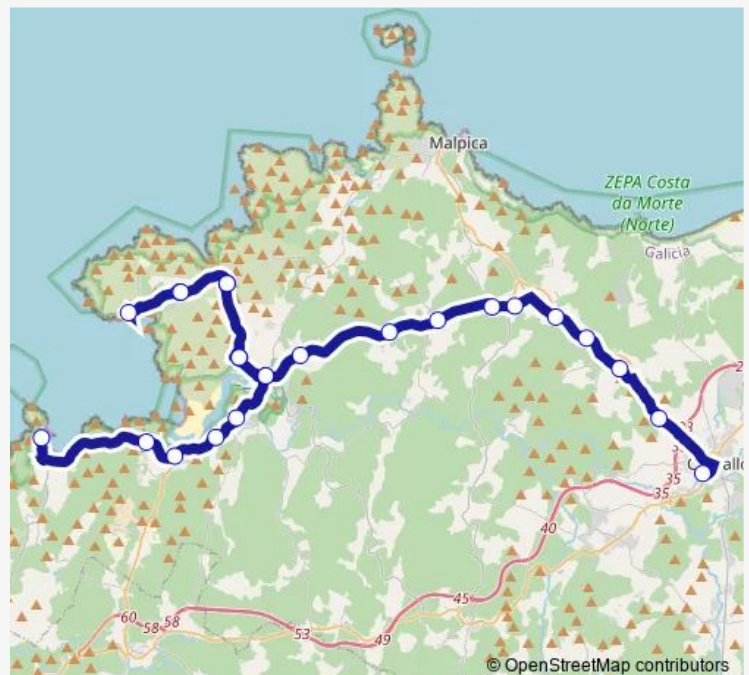

Bus Xg848045 Carballo E.A.-Corme-Laxe

[Go to website](#)

Direction

Laxe — Carballo E.A.

24 stops

[Open route schedule](#)

- Laxe
- Canduas
- Grelas
- As Revoltas
- Neaño
- Ponteceso
- Cospindo
- Empalme Estrada Corme
- Corme
- Corme Porto
- Corme
- Empalme Estrada Corme
- Cospindo
- Ponteceso
- Tella
- Bugalleira
- Pazos
- Cancelas
- Buño
- Rabuceiras
- Vilariño

Direction: Laxe

Stops: 24

Trip Duration: 1 hour 21 min

■ Xg848045 — Carballo E.A.-Corme-Laxe

Cances-Gasolineira

Xoane

Carballo E.A.

Xg848045 Bus time schedules and route maps are available in an offline PDF at busmaps.com. Use the busmaps.com website to see live bus times, train schedule or subway schedule, and step-by-step directions for all public transit in Laxe