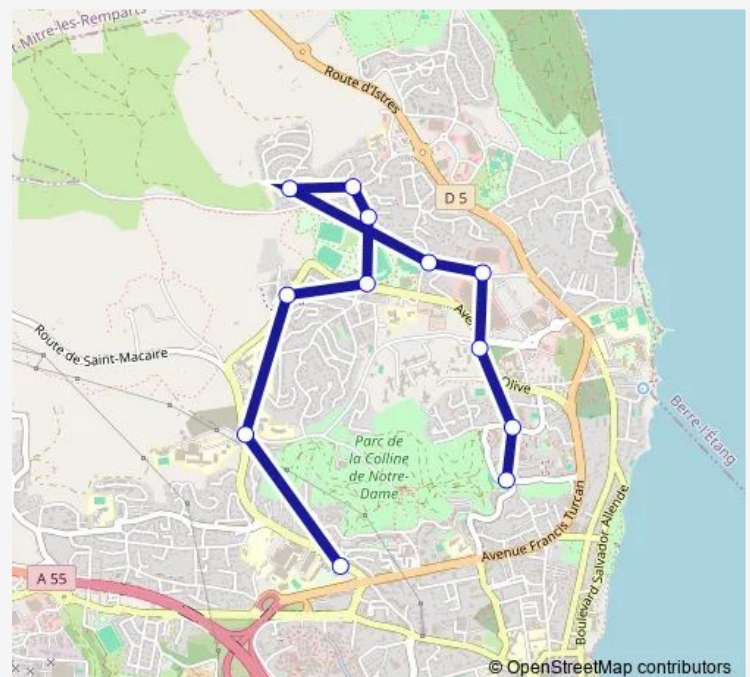

Friday 16:05-18:10

Saturday —

Sunday —

Route info

Direction: Marcel Pagnol

Stops: 12

Trip Duration: 0 hour 27 min

5225 — Collège M Pagnol - Lycée J Lurçat

Direction

Barboussade — Lycée Jean Lurçat

11 stops

[Open route schedule](#)

Barboussade

Vallon de Jambon

S Guitry

Les Terrasses Bleues

Barboussade — Lycée Jean Lurçat

Monday	08:00
Tuesday	08:00
Wednesday	08:00
Thursday	08:00
Friday	08:00
Saturday	—
Sunday	—

Route info

Direction: Barboussade

Stops: 11

Trip Duration: 0 hour 20 min

5225 Bus time schedules and route maps are available in an offline PDF at busmaps.com. Use the busmaps.com website to see live bus times, train schedule or subway schedule, and step-by-step directions for all public transit in Martigues