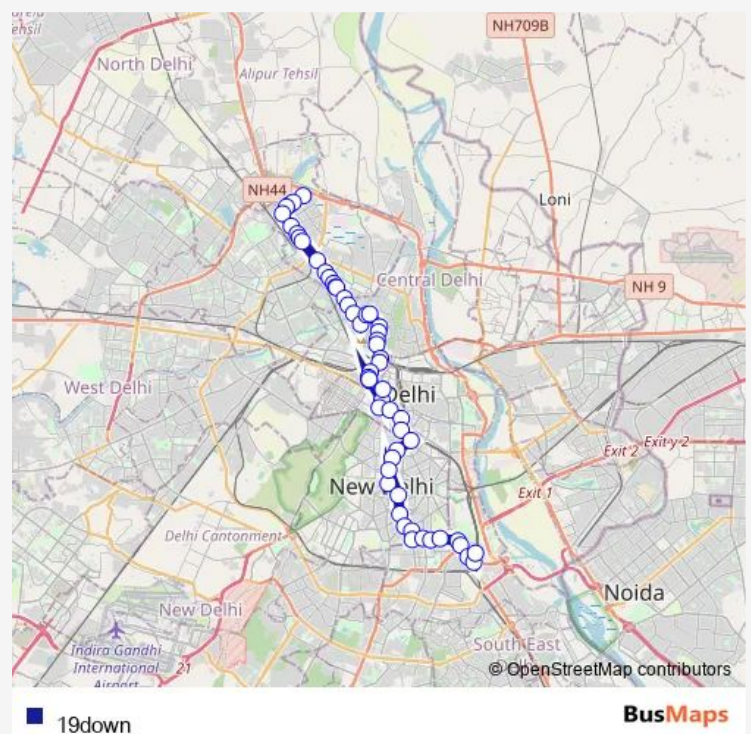

Shakti Nagar

Roop Nagar / Kamla Nagar

Banglow Road / Police Station Roop Nagar

Route schedule

E Block Jahangir Puri Terminal — Nizamuddin Railway Station

Monday 05:15-19:40

Tuesday 05:15-19:40

Wednesday 05:15-19:40

Thursday 05:15-19:40

Friday 05:15-19:40

Saturday 05:15-19:40

Sunday 05:15-19:40

Route info

Direction: E Block Jahangir Puri Terminal

Stops: 55

Trip Duration: 1 hour 48 min

19down

BusMaps

Hansraj College

Malka Ganj Terminal

Gali Daak Khana

Ps Old Sabzi M

Ice Factory (Rani Jhansi Road)

Azad Market