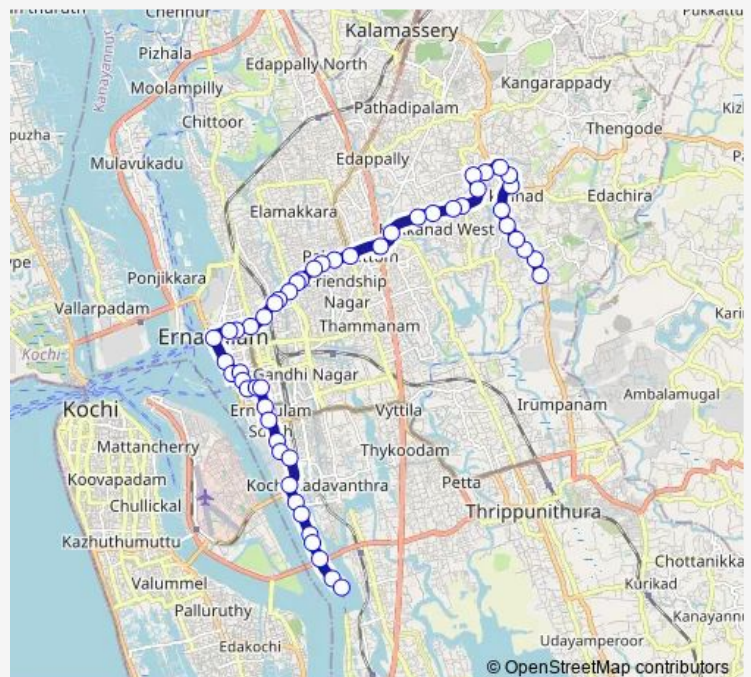

### Route schedule

Chittethukara — Thevara Ferry

Monday 06:00

Tuesday 06:00

Wednesday 06:00

Thursday 06:00

Friday 06:00

Saturday 06:00

### Route info

Direction: Chittethukara

Stops: 52

Trip Duration: 1 hour 0 min

Chittethukara ↔ Thevara Ferry

Deshabhimani

Mathrubhoomi

Model Technical School