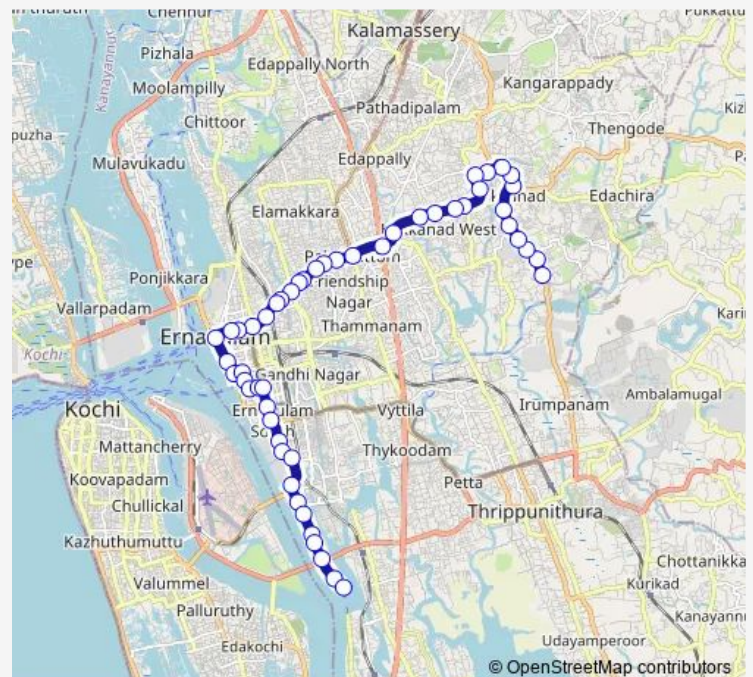

### Route schedule

Chittethukara — Thevara Ferry

Monday 06:00

Tuesday 06:00

Wednesday 06:00

Thursday 06:00

Friday 06:00

Saturday 06:00

### Route info

Direction: Chittethukara

Stops: 52

Trip Duration: 1 hour 0 min

Chittethukara ↔ Thevara Ferry

Deshabhimani

Mathrubhoomi

Model Technical School