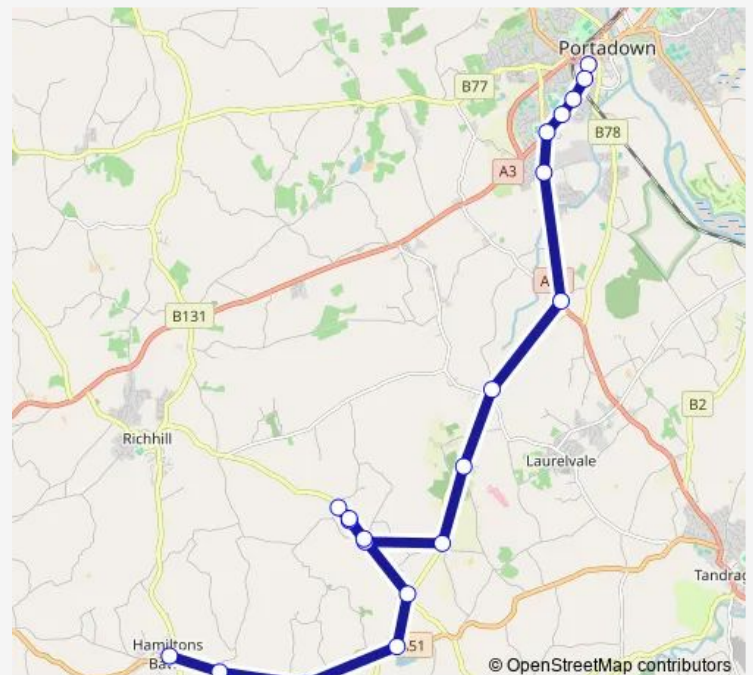

67-75 Aghory Road

Woolsey Lane

Brookvale Crescent

Ahorey Crossroads

Markethill Road

Ballynewry

Ballygroobany Road

Main Street

### Route schedule

Church Street — Main Street

Monday 16:30-17:45

Tuesday 16:30-17:45

Wednesday 16:30-17:45

Thursday 16:30-17:45

Friday 16:30-17:45

Saturday —

### Route info

Direction: Church Street

Stops: 20

Trip Duration: 0 hour 33 min

63b — Hamiltonsbawn, Village - Portadown

## Direction

Main Street — High Street Stop A

20 stops

[Open route schedule](#)

Main Street

Ballygroobany Road

Ballynewry PS

Markethill Road