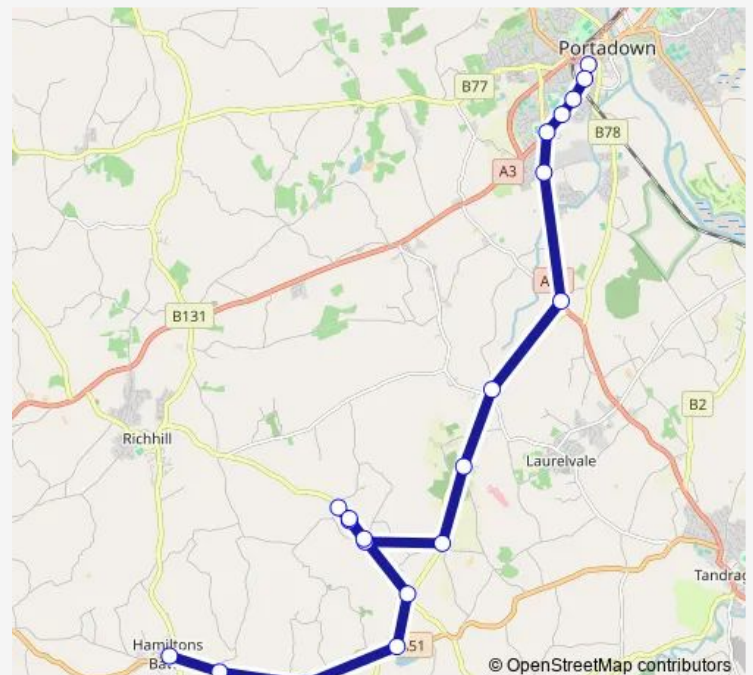

67-75 Aghory Road

Woolsey Lane

Brookvale Crescent

Ahorey Crossroads

Markethill Road

Ballynewry

Ballygroobany Road

Main Street

### Route schedule

Church Street — Main Street

Monday 16:30-17:45

Tuesday 16:30-17:45

Wednesday 16:30-17:45

Thursday 16:30-17:45

Friday 16:30-17:45

Saturday —

### Route info

Direction: Church Street

Stops: 20

Trip Duration: 0 hour 33 min

63b — Hamiltonsbawn, Village - Portadown

## Direction

Main Street — High Street Stop A

20 stops

[Open route schedule](#)

Main Street

Ballygroobany Road

Ballynewry PS

Markethill Road