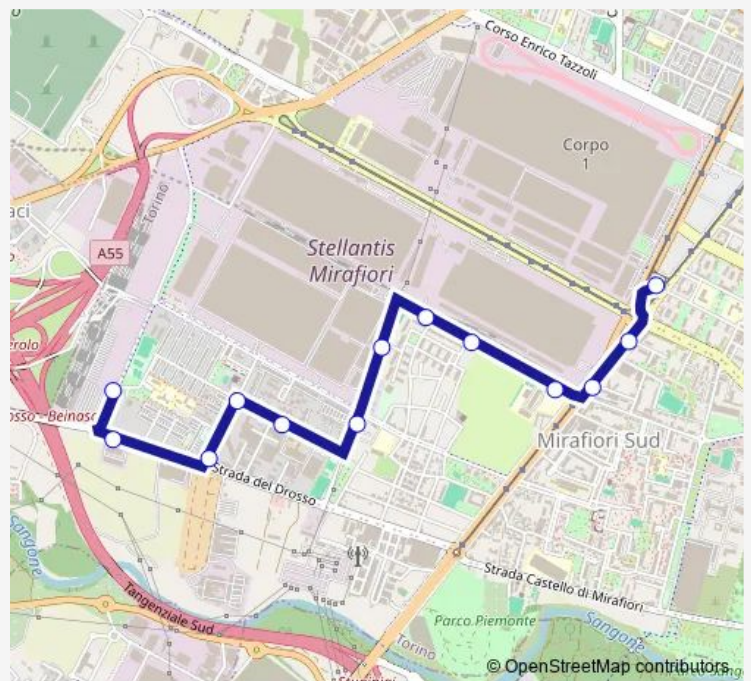

Fermata 3415 - Plava C.30

Fermata 2127 - Plava C.29

Fermata 3399 - ROVEDA

Route schedule

Fermata 1232 - Caio Mario Capolinea — Fermata 3399 - ROVEDA

Monday	04:45-01:30 ⁺¹
Tuesday	04:45-01:30 ⁺¹
Wednesday	04:45-01:30 ⁺¹
Thursday	04:45-01:30 ⁺¹
Friday	04:45-01:30 ⁺¹
Saturday	04:45-01:30 ⁺¹
Sunday	06:00-01:30 ⁺¹

Route info

Direction: Fermata 1232 - Caio Mario Capolinea

Stops: 13

Trip Duration: 0 hour 13 min

63B — piazzale Caio Mario - via Anselmetti

Direction

Fermata 3399 - ROVEDA — Fermata 1232 - Caio Mario Capolinea

13 stops

[Open route schedule](#)

Fermata 3399 - ROVEDA

Fermata 1152 - Anselmetti

Fermata 1154 - Drosso

Fermata 3425 - QUARELLO SUD

Fermata 1890 - Quarelo

Fermata 1891 - Plava

Route info

Direction: Fermata 3399 - ROVEDA

Stops: 13

Trip Duration: 0 hour 13 min

63B Bus time schedules and route maps are available in an offline PDF at busmaps.com. Use the busmaps.com website to see live bus times, train schedule or subway schedule, and step-by-step directions for all public transit in Turin