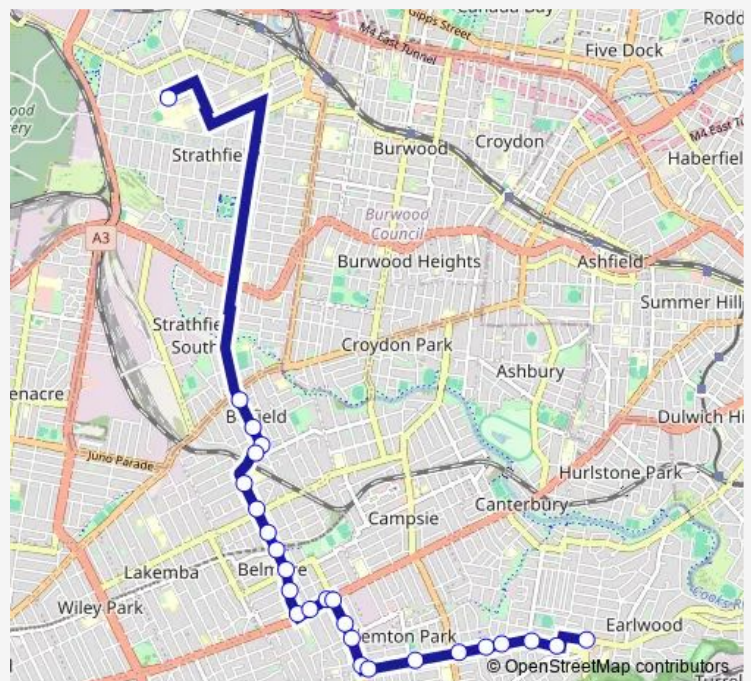

Kingsgrove Rd At Turton Av

William St Opp Shackel Av

William St After Alfred St

William St Opp Clemton Park Shops

Route schedule

St Patrick's College, Francis St, Stand E — Earwood Shops, Clarke St, Stand A

Monday 15:20-15:27

Tuesday 15:20-15:27

Wednesday 15:20-15:27

Thursday 15:20-15:27

Friday —

Saturday —

Sunday —

Route info

Direction: St Patrick's College, Francis St, Stand E

Stops: 26

Trip Duration: 0 hour 46 min

581s — St Patricks Strathfield to Belmore Station

William St Opp Main St

William St At Westfield St

William St After Woolcott St

William St Before Cameron Av

Earlwood Shops, Clarke St, Stand A

581s School Bus time schedules and route maps are available in an offline PDF at busmaps.com. Use the busmaps.com website to see live bus times, train schedule or subway schedule, and step-by-step directions for all public transit in Sydney