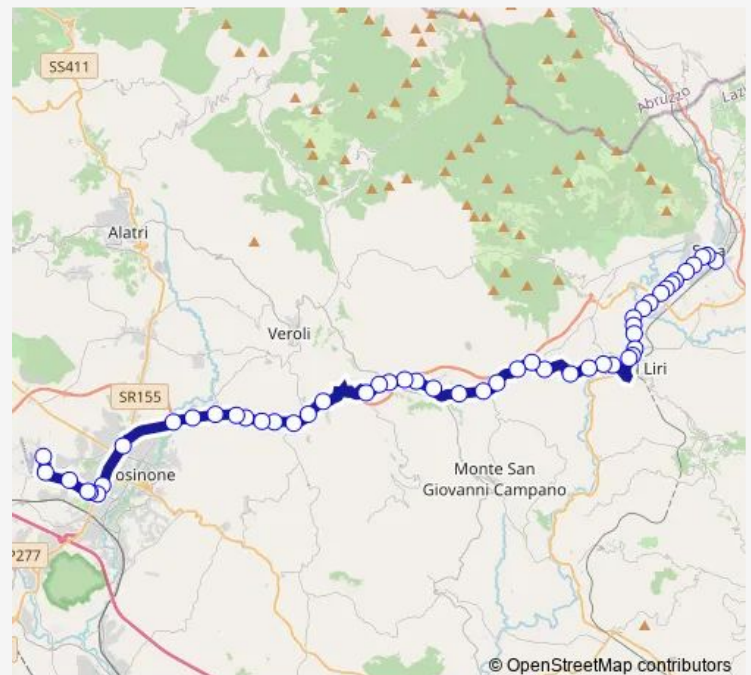

### Route schedule

Sora | Stazione FS # f5890 — Frosinone (Elicotteri) # 2875

Monday 06:45

Tuesday 06:45

Wednesday 06:45

Thursday 06:45

Friday 06:45

Saturday —

### Route info

Direction: Sora | Stazione FS # f5890

Stops: 51

Trip Duration: 0 hour 57 min

Sora - Frosinone (Comune) # So115a

BusMaps

Castelliri | Via Roma Via Vado Colli # f5909

Castelliri | Via Santa Maria Salomé # f5910