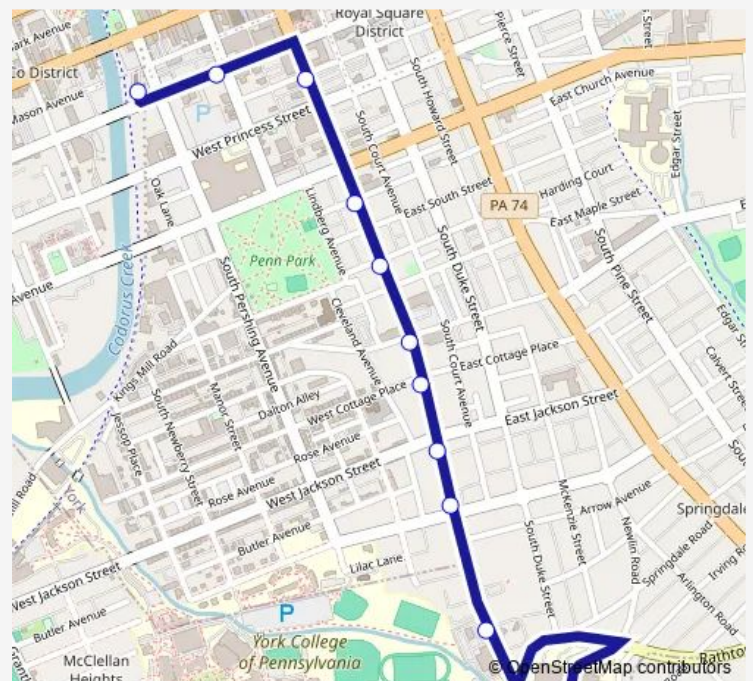

### Direction

York Hospital - Main Entrance — York Transfer Center

11 stops

[Open route schedule](#)

York Hospital - Main Entrance

S. George St. at Colonial SC ib.

S. George St. at Sprinettisbury Ave.

E. Jackson St. at S. George St. ib.

S. Duke St. at Jackson St. ib.

S. Duke St. at Boundary Ave. ib.

S. Duke St. at South St. ib.

Duke St. at College Ave. ib.

E. Princess St. at S. Duke St. ib.

W. Princess St. at Beaver St. ib.

York Transfer Center

### Route schedule

York Hospital - Main Entrance — York Transfer Center

Monday 06:15-21:15

Tuesday 06:15-21:15

Wednesday 06:15-21:15

Thursday 06:15-21:15

Friday 06:15-21:15

Saturday 07:15-21:15

### Route info

Direction: York Hospital - Main Entrance

Stops: 11

Trip Duration: 0 hour 15 min

8S — York Hospital via George

**Direction**

York Transfer Center — York Hospital - Main Entrance

11 stops