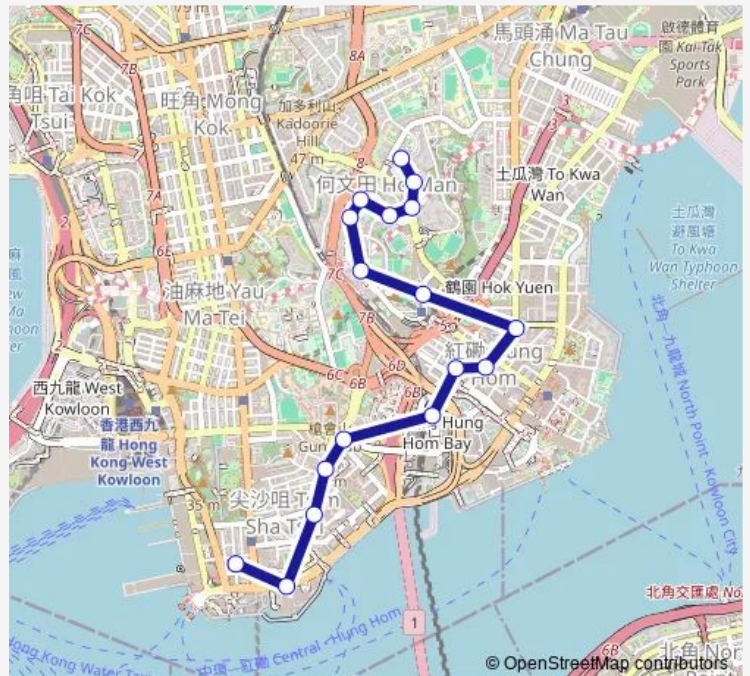

**Route schedule**

HO MAN TIN ESTATE PUBLIC TRANSPORT INTER-CHANGE — HANKOW ROAD, NEAR KAI SENG COM-MERCIAL CENTRE

Monday	06:00-20:00
Tuesday	06:00-20:00
Wednesday	06:00-20:00
Thursday	06:00-20:00
Friday	06:00-20:00
Saturday	06:00-20:00
Sunday	06:00-06:30

**Route info**

**Direction:** HO MAN TIN ESTATE PUBLIC TRANSPORT INTERCHANGE

**Stops:** 17

**Trip Duration:** 0 hour 16 min

Cheong WAN Road, Near THE Metropolis Tower|Cheong  
WAN Road, Near Hung HOM Station|Hung HOM Station,  
Cheong WAN Road