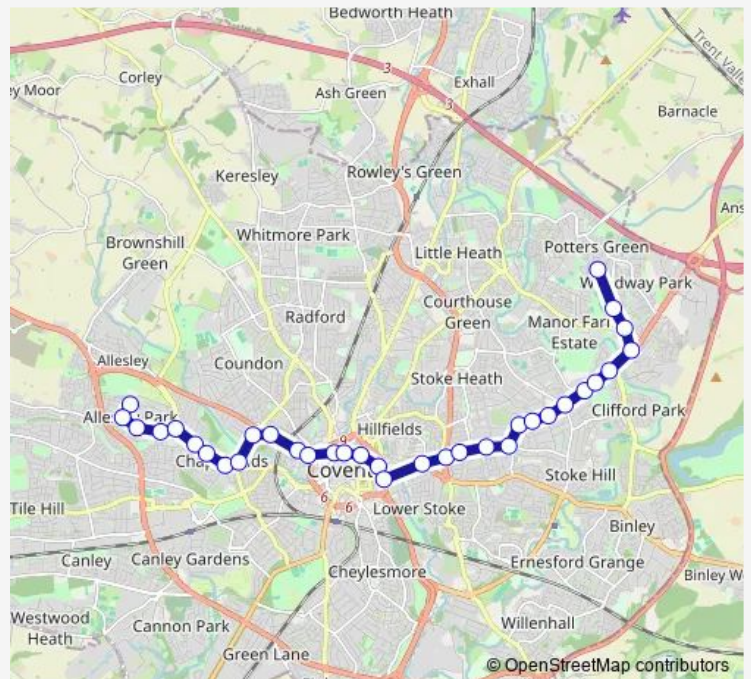

Far Gosford Street

Jimmy Hill Way

Clements St

Route schedule

The Chilterns — Cardinal Wiseman School

Monday 07:40

Tuesday 07:40

Wednesday 07:40

Thursday 07:40

Friday 07:40

Saturday —

Sunday —

Route info

Direction: The Chilterns

Stops: 34

Trip Duration: 0 hour 54 min

Caludon Park Avenue

Telephone Exchange

Walsgrave Church

Montague Court

Woodway Walk

Cardinal Wiseman School

Direction

Cardinal Wiseman School — Pool Meadow Bus Station

Sunday —

Route info

Direction: Cardinal Wiseman School

Stops: 22

Trip Duration: 0 hour 31 min

8S Bus time schedules and route maps are available in an offline PDF at busmaps.com. Use the busmaps.com website to see live bus times, train schedule or subway schedule, and step-by-step directions for all public transit in Coventry