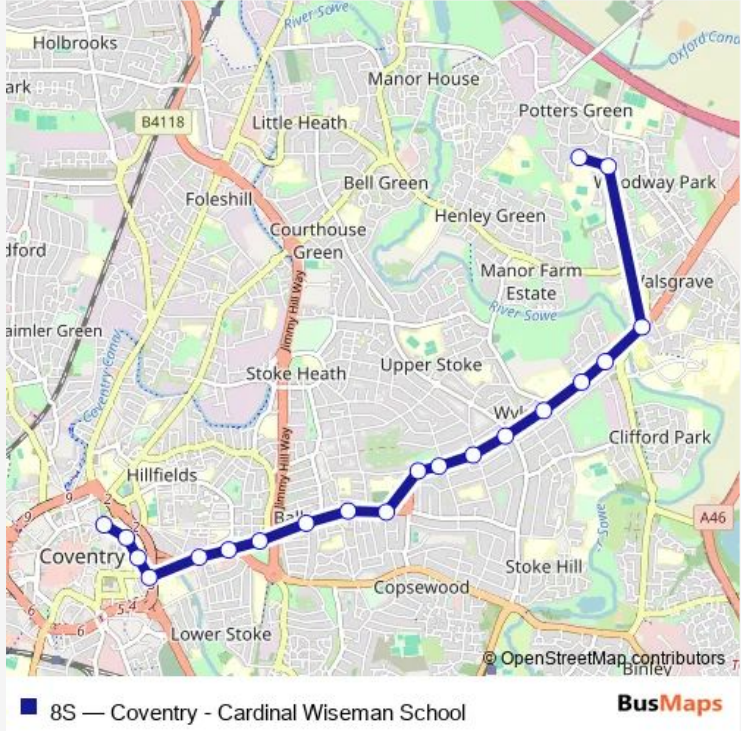

Bus 8S Coventry - Cardinal Wiseman School

[Go to website](#)

Direction
 Cardinal Wiseman School — Pool Meadow Bus Station
 20 stops
[Open route schedule](#)

- Cardinal Wiseman School
- Collier Place
- Walsgrave Church
- Telephone Exchange
- Caludon Park Avenue
- Wyken Croft
- The New Pippin
- Wyken Grange Road
- Wykeley Road
- Dane Rd
- Burns Rd
- Harefield Rd
- Clements St
- Jimmy Hill Way
- Far Gosford Street
- All Saints Square
- Coventry University
- Starley Gardens
- Code Building
- Pool Meadow Bus Station

Route schedule
 Cardinal Wiseman School — Pool Meadow Bus Station

| | |
|-----------|-------|
| Monday | 15:40 |
| Tuesday | 15:40 |
| Wednesday | 15:40 |
| Thursday | 15:40 |
| Friday | 15:40 |
| Saturday | — |
| Sunday | — |

Route info
 Direction: Cardinal Wiseman School
 Stops: 20
 Trip Duration: 0 hour 29 min

■ 8S — Coventry - Cardinal Wiseman School **BusMaps**

Direction

Pool Meadow Bus Station — Cardinal Wiseman School

19 stops

Walsgrave Church

Montague Court

Woodway Walk

Cardinal Wiseman School

Route schedule

Pool Meadow Bus Station — Cardinal Wiseman School

Monday 08:10

Tuesday 08:10