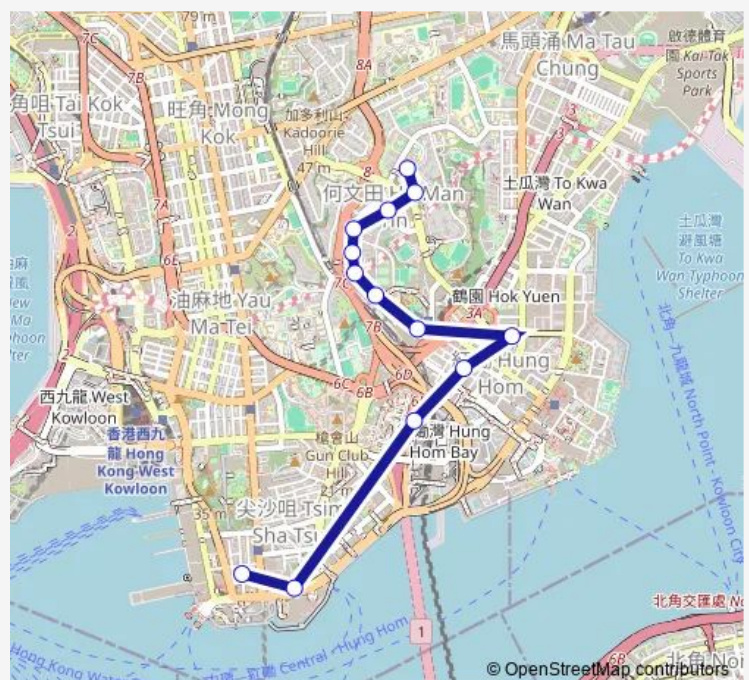

### Route schedule

HANKOW ROAD, NEAR KAI SENG COMMERCIAL CENTRE — HO MAN TIN ESTATE PUBLIC TRANSPORT INTERCHANGE

Monday 07:00-16:00

Tuesday 07:00-16:00

Wednesday 07:00-16:00

Thursday 07:00-16:00

Friday 07:00-16:00

Saturday 07:00-16:00

Sunday —

### Route info

Direction: HANKOW ROAD, NEAR KAI SENG COMMERCIAL CENTRE

Stops: 13

Trip Duration: 0 hour 14 min

8S Bus time schedules and route maps are available in an offline PDF at [busmaps.com](https://busmaps.com). Use the [busmaps.com](https://busmaps.com) website to see live bus times, train schedule or subway schedule, and step-by-step directions for all public transit in Mong Kok