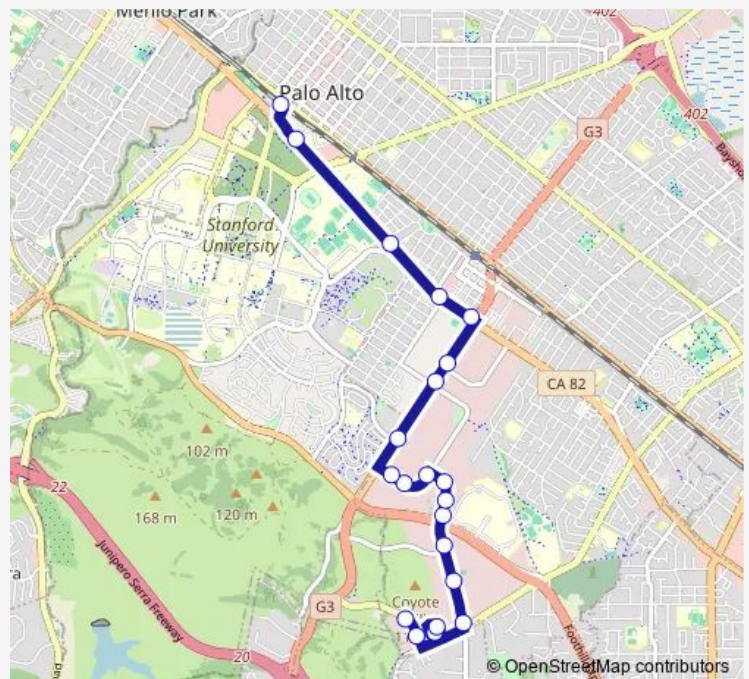

Bus RP PM Research Park

[Go to website](#)

Direction

3500 Deer Creek Road — University Circle @ Caltrain Platform

21 stops

[Open route schedule](#)

3500 Deer Creek Road

Across From 3495 Deer Creek Road @ Arastradero Road

On Porter Drive @ Hillview Avenue

3165 Porter Drive

3145 Porter Drive

1501 Page Mill Road

Across From 1290 Page Mill Road @ Hanover Street

965 Page Mill Road @ Hansen Way

On El Camino Real NB @ Oregon Expressway

On El Camino Real NB @ California Avenue

On El Camino Real NB @ Park Avenue

On El Camino Real NB @ Pamf

University Circle @ Caltrain Platform

Route schedule

3500 Deer Creek Road — University Circle @ Caltrain Platform

Monday	15:20-18:36
Tuesday	15:20-18:36
Wednesday	15:20-18:36
Thursday	15:20-18:36
Friday	15:20-18:36
Saturday	—
Sunday	—

Route info

Direction: 3500 Deer Creek Road

Stops: 21

Trip Duration: 0 hour 29 min

RP PM — Research Park