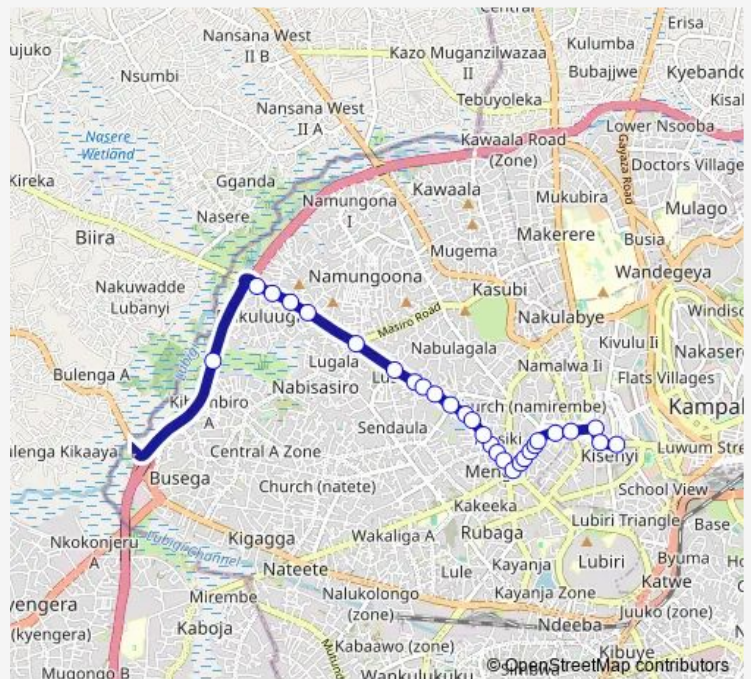

Mambo Bado

Mengo Hospital

Bulango Mengo

Albert Cook Rd

Route schedule

Northern Bypass - Green Belt — Citizen

Monday 06:30-19:00

Tuesday 06:30-19:00

Wednesday 06:30-19:00

Thursday 06:30-19:00

Friday 06:30-19:00

Saturday 06:30-19:00

Sunday 06:30-19:00

Route info

Direction: Northern Bypass - Green Belt

Stops: 28

Trip Duration: 0 hour 54 min

■ Ka073 — Busega-New Taxi Park

Samsam Hotel

Sanyu Babies' Home

Victorious Primary School (Bakuli)

Bauli Stage

National Mosque

Kobil Bakuli Stage

Citizen

Direction

Shree Gopal Limited (Martin Rd) — Petrocity

29 stops

[Open route schedule](#)

Shree Gopal Limited (Martin Rd)

Aga Khan Mosque

City Oil (Martin Rd)