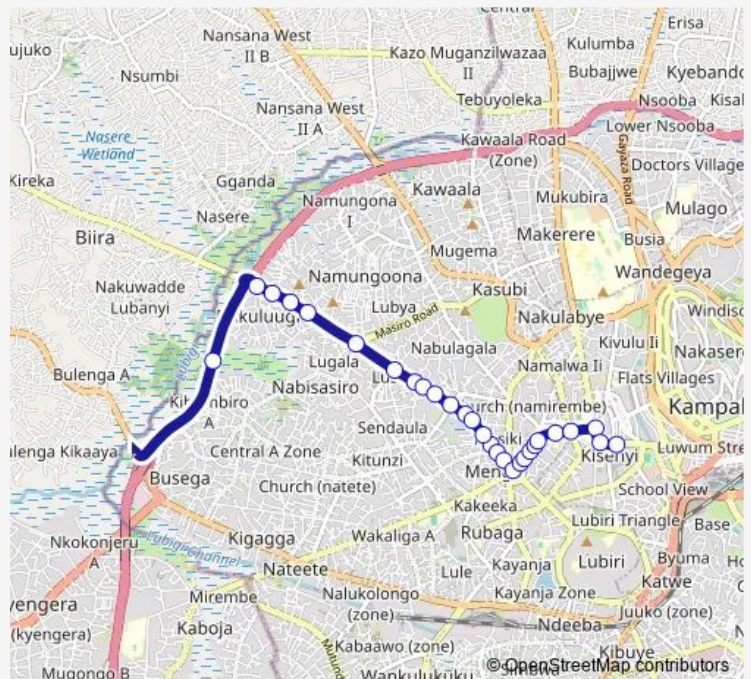

Mambo Bado

Mengo Hospital

Bulango Mengo

Albert Cook Rd

Route schedule

Northern Bypass - Green Belt — Citizen

Monday 06:30-19:00

Tuesday 06:30-19:00

Wednesday 06:30-19:00

Thursday 06:30-19:00

Friday 06:30-19:00

Saturday 06:30-19:00

Sunday 06:30-19:00

Route info

Direction: Northern Bypass - Green Belt

Stops: 28

Trip Duration: 0 hour 50 min

KA073 — Busega-New Taxi Park

Samsam Hotel

Sanyu Babies' Home

Victorious Primary School (Bakuli)

Bauli Stage

National Mosque

Kobil Bakuli Stage

Citizen

Direction

Shree Gopal Limited (Martin Rd) — Petrocity

29 stops

[Open route schedule](#)

Shree Gopal Limited (Martin Rd)

Aga Khan Mosque

City Oil (Martin Rd)