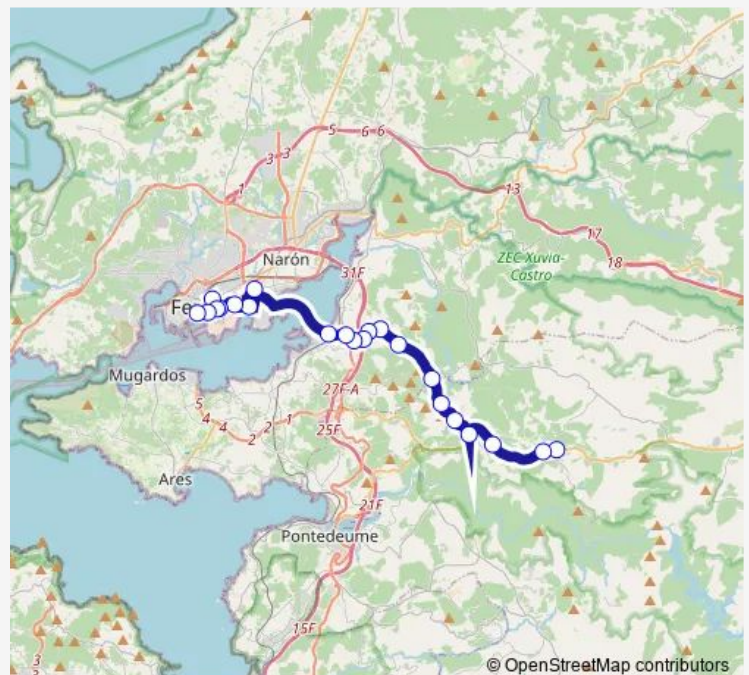

Thursday —

Friday 07:30-16:25

Saturday 09:30

Sunday —

Route info

Direction: AS Neves

Stops: 22

Trip Duration: 0 hour 35 min