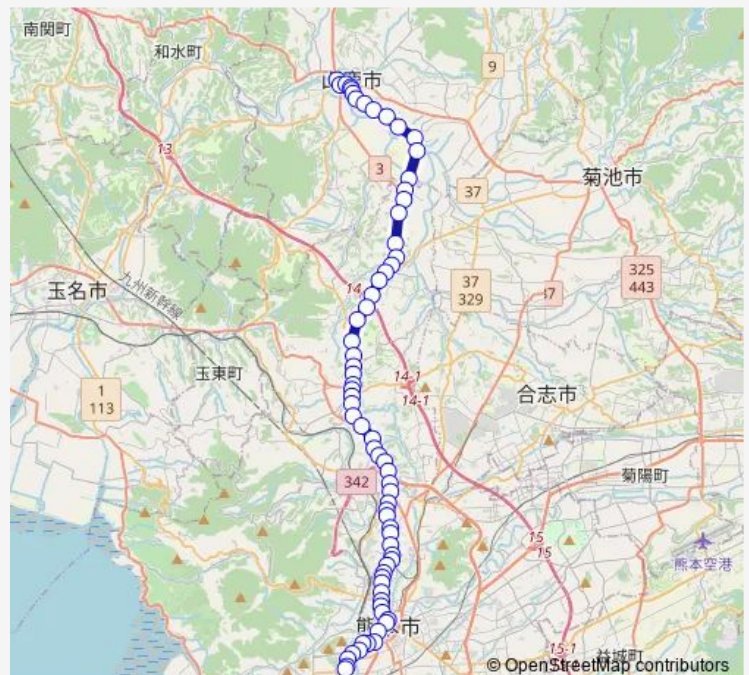

Thursday 06:30-12:40

Friday 06:30-12:40

Saturday 11:18

Sunday 10:38-13:42

Route info

Direction: 山鹿バスセンター

Stops: 69

Trip Duration: 1 hour 39 min