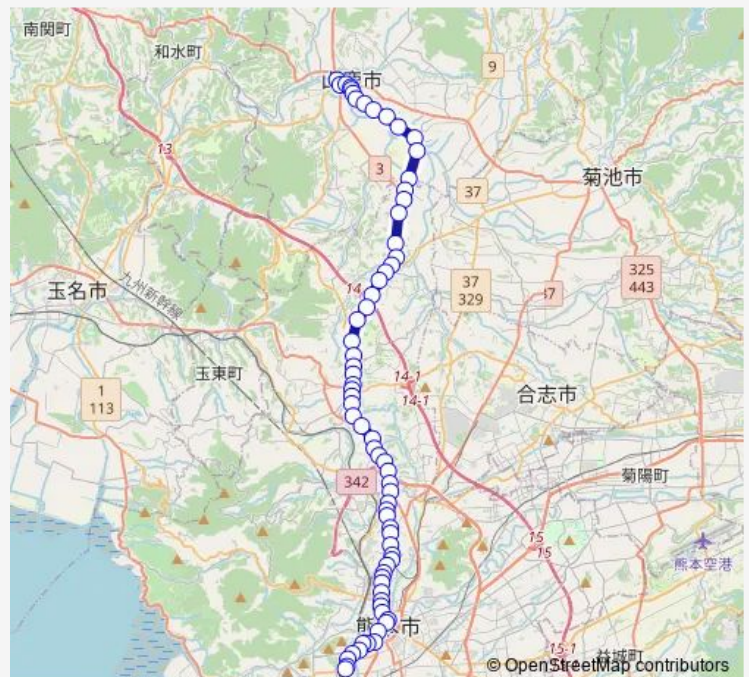

Thursday 06:30-12:40

Friday 06:30-12:40

Saturday 11:18

Sunday 10:38-13:42

Route info

Direction: 山鹿バスセンター

Stops: 69

Trip Duration: 1 hour 39 min