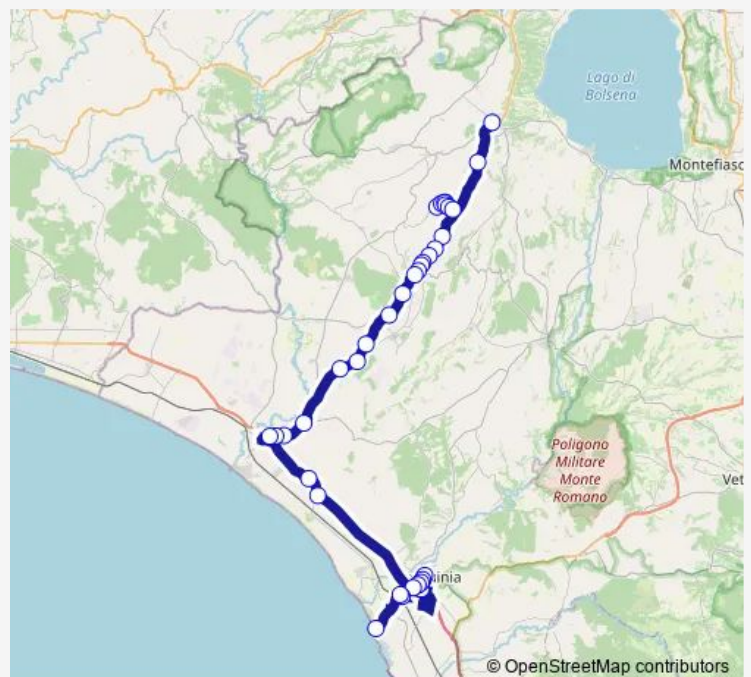

Friday 12:10

Saturday —

Sunday —

Route info

Direction: Valentano | Via Marconi Via Roma # f392

Stops: 42

Trip Duration: 1 hour 15 min

Valentano - Lido di Tarquinia # Va986a