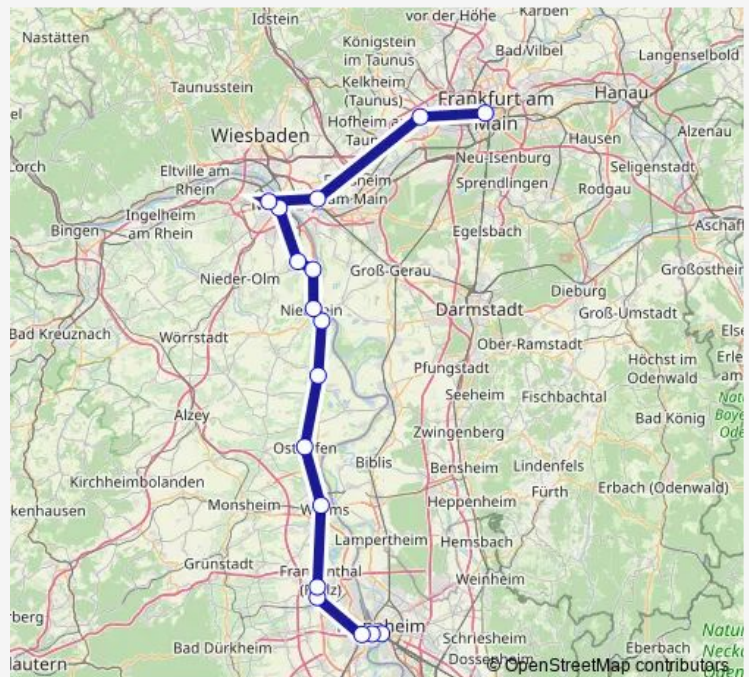

Route schedule

Mannheim, Hauptbahnhof — Mainz, Hauptbahnhof

Monday 04:49

Tuesday 04:49

Wednesday 04:49

Thursday 04:49

Friday 04:49

Saturday 04:49

Sunday —

Route info

Direction: Mannheim, Hauptbahnhof

Stops: 18

Trip Duration: 1 hour 4 min

SE14

Direction

Frankfurt (Main) Hauptbahnhof — Mannheim, Hauptbahnhof