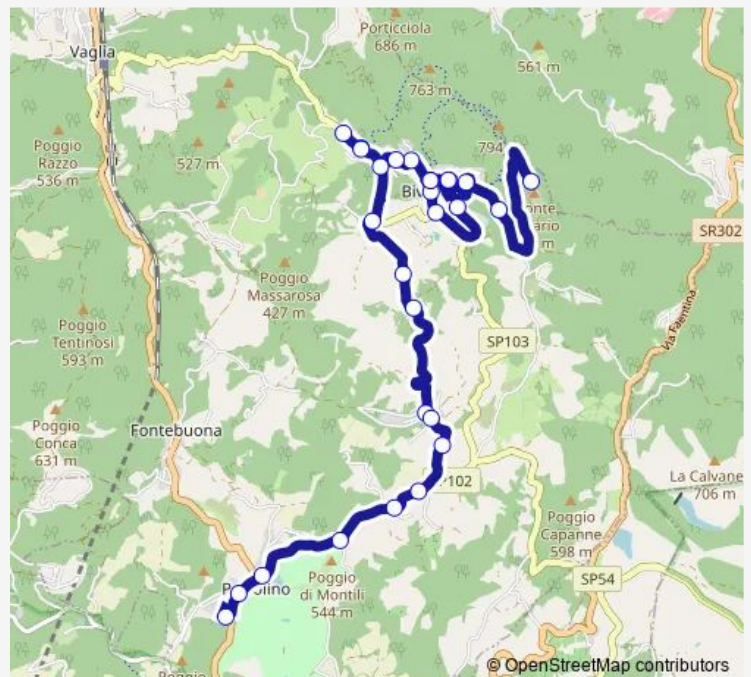

### Route schedule

Bivigliano Piazza Castelli \* — Pratolino\_V \*

Monday	17:10
Tuesday	17:10
Wednesday	17:10
Thursday	17:10
Friday	17:10
Saturday	17:10
Sunday	—

### Route info

Direction: Bivigliano Piazza Castelli \*

Stops: 31

Trip Duration: 0 hour 30 min

Viliani \*

Viliani Centro \*

Bivio Cerreto\_V

Le Caselline\_V \*