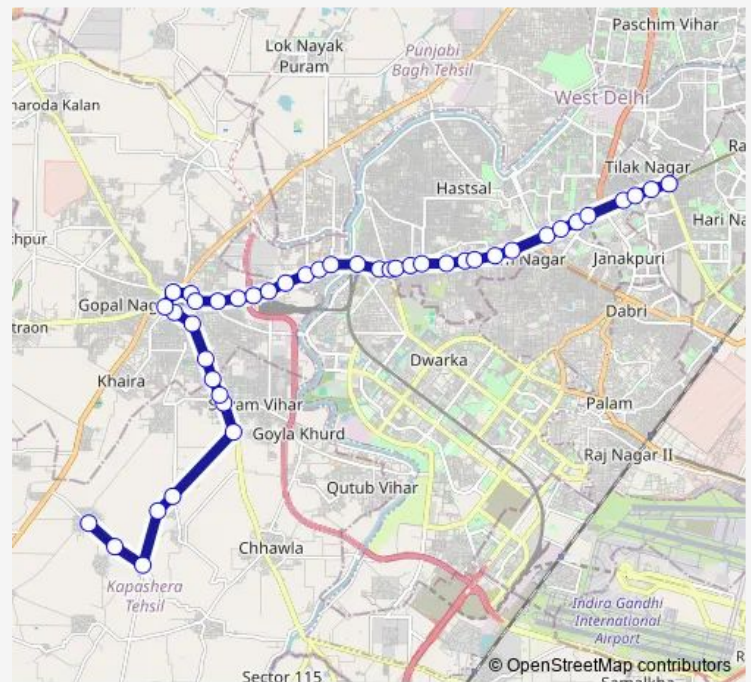

Bus 819down

[Go to website](#)

Direction

Pandwala Kalan (T) — Tilak Nagar Terminal

43 stops

[Open route schedule](#)

Pandwala Kalan (T)

Pandwala Khurd

Pandwala Crossing

Purani Basti Rewla Khanpur

Rewla Tajpur Crossing

Jhatikara Crossing

Goela Dairy Crossing

Deenpur Village

Durga Vihar

BDO Office

Chhawla Stand Najafgarh

Police Station Najafgarh

Najafgarh Dhansa More

Jharoda Crossing

Health Centre

Najafgarh Delhi Gate

Tuda Mandi

Power House Najafgarh

Sai Baba Mandir (Nazafgarh)

Nangli Sakrawati

Nangli Sakrawati Crossing

Route schedule

Pandwala Kalan (T) — Tilak Nagar Terminal

Monday 05:50-19:30

Tuesday 05:50-19:30

Wednesday 05:50-19:30

Thursday 05:50-19:30

Friday 05:50-19:30

Saturday 05:50-19:30

Sunday 05:50-19:30

Route info

Direction: Pandwala Kalan (T)

Stops: 43

Trip Duration: 1 hour 24 min

819down

BusMaps