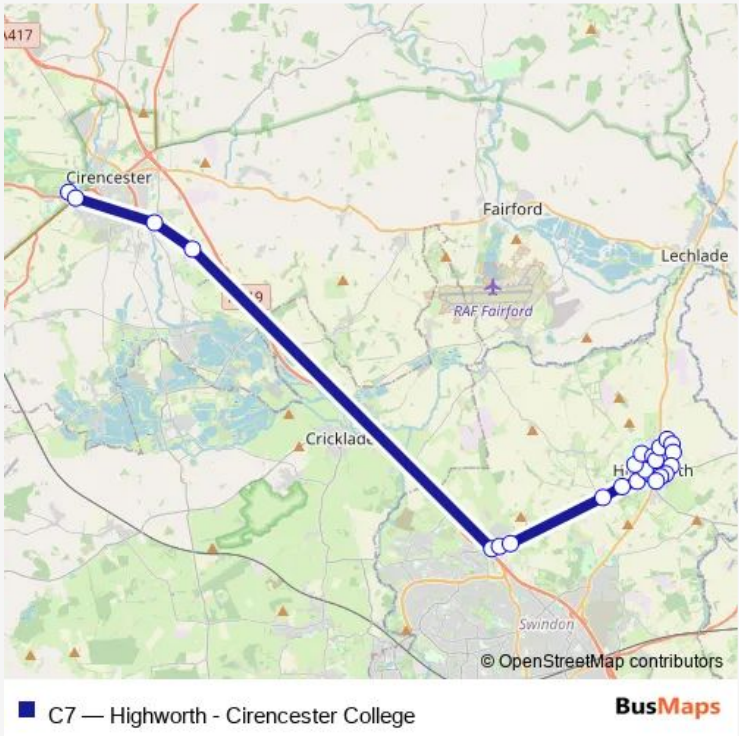

Bus C7 Highworth - Cirencester College

[Go to website](#)

Direction
 College Grounds (Scholars & Staff Only) — Brewery Street
 24 stops
[Open route schedule](#)

- College Grounds (Scholars & Staff Only)
- Chesterton Lane
- Preston Toll Bar
- Army Barracks
- The Cold Harbour
- Anvil Street
- Park View
- Freke Arms
- Hampton Turn
- Bydemill Gardens
- Stapleton Close
- Station Road
- Home Farm
- Islay Crescent
- Folly Crescent
- Westrop
- Haresfield Roundabout
- Sevenfields
- Edencroft
- Wessex Way
- Priory Green

Route schedule
 College Grounds (Scholars & Staff Only) — Brewery Street

| | |
|-----------|-------------|
| Monday | 12:35-16:20 |
| Tuesday | 12:35-16:20 |
| Wednesday | 12:35-16:20 |
| Thursday | 12:35-16:20 |
| Friday | 12:35-16:20 |
| Saturday | — |
| Sunday | — |

Route info
 Direction: College Grounds (Scholars & Staff Only)
 Stops: 24
 Trip Duration: 0 hour 47 min

The Willows

Brewery Street

Brewery Street

Direction

Stapleton Close — College Grounds (Scholars & Staff Only)

24 stops

[Open route schedule](#)

Stapleton Close

Station Road

Home Farm

Islay Crescent

Folly Crescent

Westrop