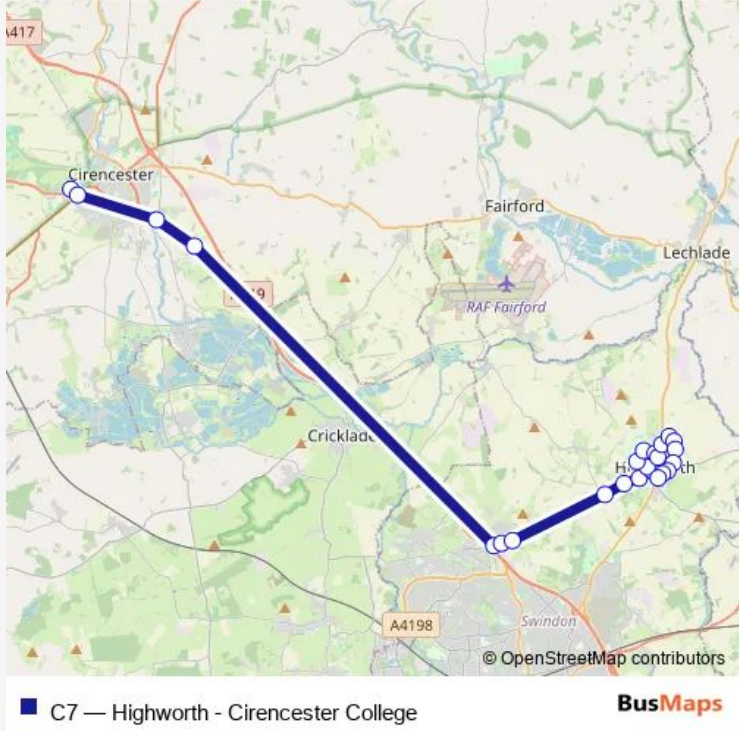

# Bus C7 Highworth - Cirencester College

[Go to website](#)

**Direction**  
 College Grounds (Scholars & Staff Only) — Brewery Street  
 24 stops  
[Open route schedule](#)

- College Grounds (Scholars & Staff Only)
- Chesterton Lane
- Preston Toll Bar
- Army Barracks
- The Cold Harbour
- Anvil Street
- Park View
- Freke Arms
- Hampton Turn
- Bydemill Gardens
- Stapleton Close
- Station Road
- Home Farm
- Islay Crescent
- Folly Crescent
- Westrop
- Haresfield Roundabout
- Sevenfields
- Edencroft
- Wessex Way
- Priory Green

Route schedule  
 College Grounds (Scholars & Staff Only) — Brewery Street

Monday	12:35-16:20
Tuesday	12:35-16:20
Wednesday	12:35-16:20
Thursday	12:35-16:20
Friday	12:35-16:20
Saturday	—
Sunday	—

Route info  
 Direction: College Grounds (Scholars & Staff Only)  
 Stops: 24  
 Trip Duration: 0 hour 47 min

The Willows

Brewery Street

Brewery Street

## Direction

Stapleton Close — College Grounds (Scholars & Staff Only)

24 stops

[Open route schedule](#)

Stapleton Close

Station Road

Home Farm

Islay Crescent