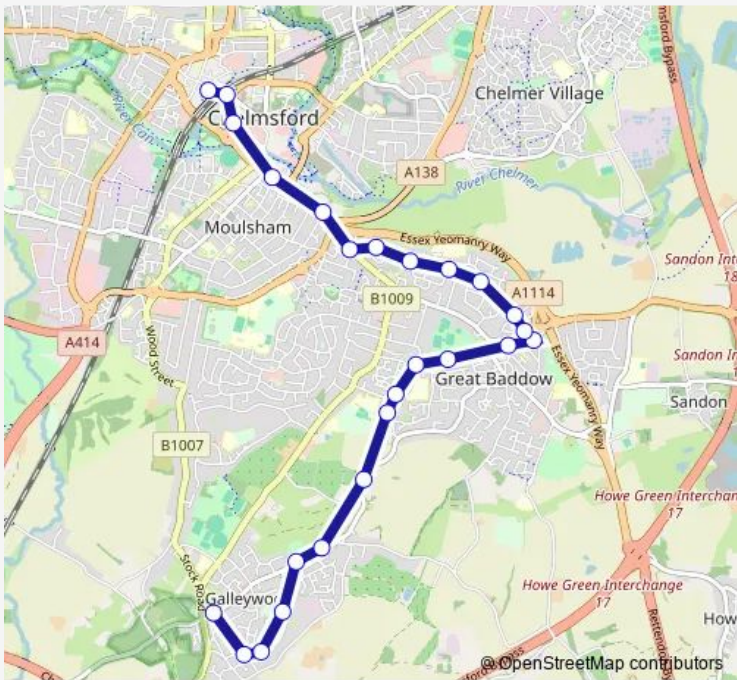

Bus C7 City Centre - Galleywood

[Go to website](#)

Direction
Keene Hall — Bus Station

25 stops

[Open route schedule](#)

- Keene Hall
- Well Lane
- West Lawn
- Barnard Road Co-op
- Jubilee Park
- The Green
- Gt. Baddow Barn
- Readers Corner
- Purbeck Court
- Dorset Close
- Rothmans Avenue
- Vineyards
- The Kings Head
- Lyster Avenue
- Rifhams Drive
- Tabors Avenue
- Bramwoods Road
- Meadgate Shops
- Whitehouse Crescent
- Meadgate Avenue
- Army & Navy

Route schedule
Keene Hall — Bus Station

Monday	06:16-21:45
Tuesday	06:16-21:45
Wednesday	06:16-21:45
Thursday	06:16-21:45
Friday	06:16-21:45
Saturday	06:45-22:45
Sunday	07:57-18:58

Route info

Direction: Keene Hall

Stops: 25

Trip Duration: 0 hour 36 min

■ C7 — City Centre - Galleywood **BusMaps**

Parkway

Retail Market

Railway Station

Bus Station

Direction

Army & Navy

Whitehouse Crescent

Meadgate Shops

Bramwoods Road

Tabors Avenue

Tyrells Way

The Kings Head

Vineyards