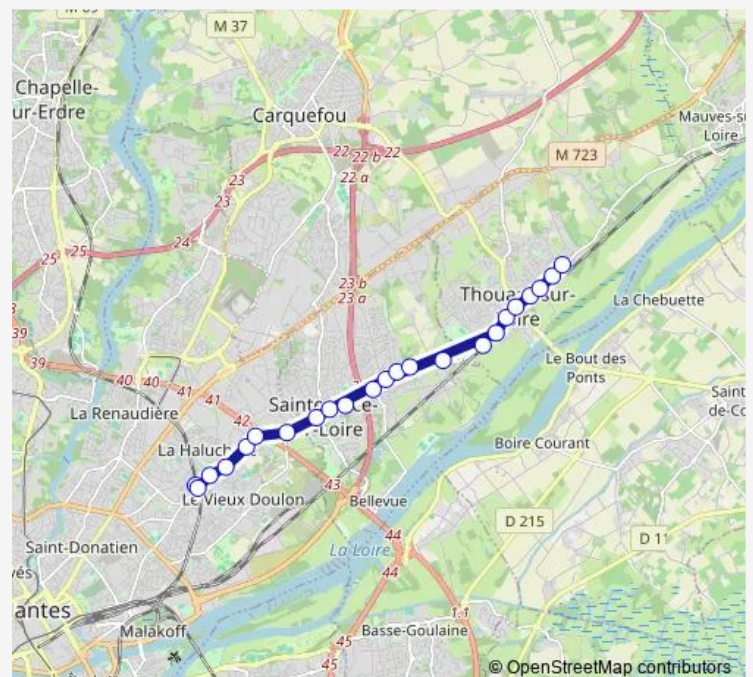

### Route schedule

Souillarderie — Trianon

Monday 05:31-00:25<sup>+1</sup>

Tuesday 05:31-00:25<sup>+1</sup>

Wednesday 05:31-00:25<sup>+1</sup>

Thursday 05:31-00:25<sup>+1</sup>

Friday 05:31-02:25<sup>+1</sup>

### Route info

Direction: Souillarderie

Stops: 23

Trip Duration: 0 hour 21 min

C7 — Trianon / Clairais - Souillarderie

Rue de Mauves

Trianon

## Route info

Direction: Souillarderie

Stops: 23

Trip Duration: 0 hour 23 min

## Route info

Direction: Trianon

Stops: 22

Trip Duration: 0 hour 20 min