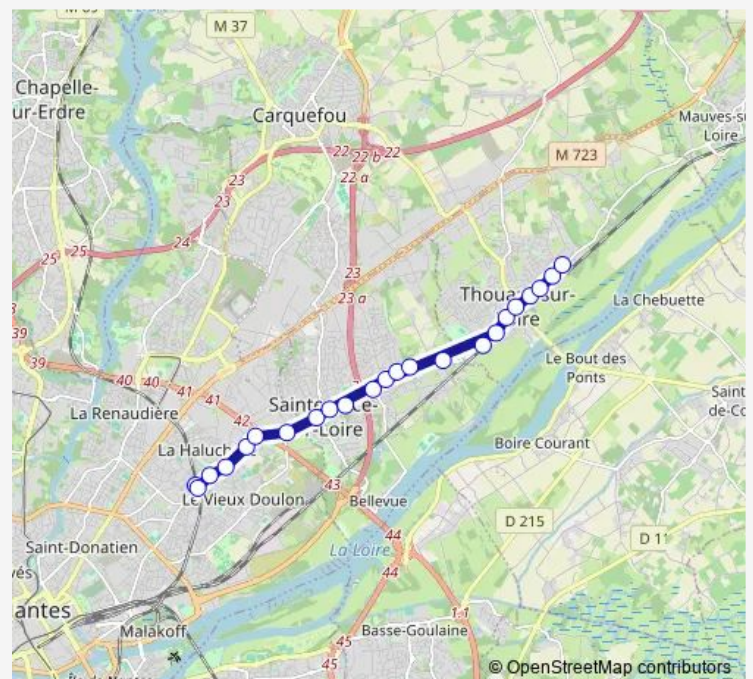

### Route schedule

Souillarderie — Trianon

Monday 05:31-00:25<sup>+1</sup>

Tuesday 05:31-00:25<sup>+1</sup>

Wednesday 05:31-00:25<sup>+1</sup>

Thursday 05:31-00:25<sup>+1</sup>

Friday 05:31-02:25<sup>+1</sup>

### Route info

Direction: Souillarderie

Stops: 23

Trip Duration: 0 hour 19 min

C7 — Trianon / Clairais - Souillarderie

Rue de Mauves

Trianon

## Route info

Direction: Souillarderie

Stops: 23

Trip Duration: 0 hour 21 min