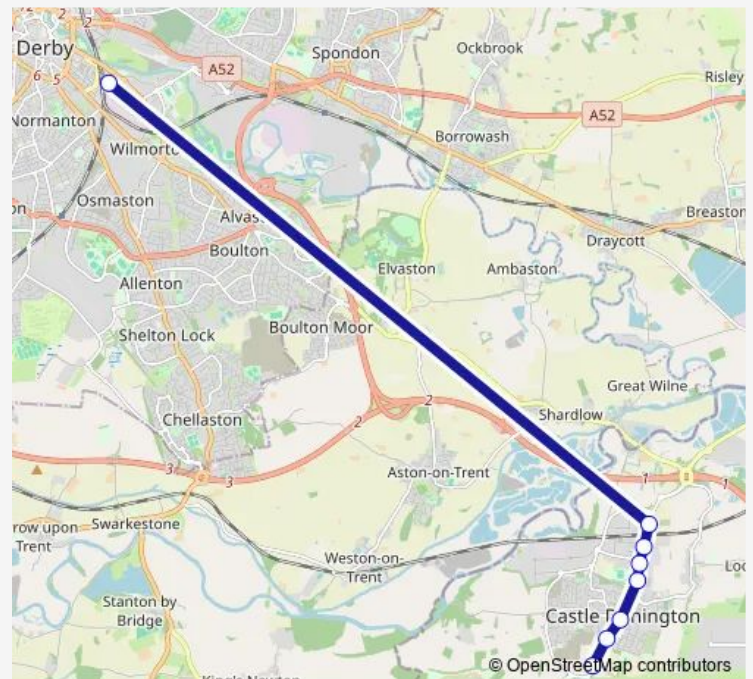

Bus Station

The Lamb

Trent Lane

Gasny Avenue

Willow Farm Business Park

Railway Station East

Route schedule

Nags Head — Railway Station East

Monday 00:04-13:04

Tuesday —

Wednesday 09:04-20:34

Thursday 09:04-20:34

Friday 09:04-23:59

Saturday 00:04-23:59

Sunday 00:04-23:59

Route info

Direction: Nags Head

Stops: 8

Trip Duration: 0 hour 26 min

DP1

BusMaps

Direction

Leonardo Hotel — Nags Head

11 stops

The Lamb

Bus Station

High Street

Nags Head

Route schedule

Leonardo Hotel — Nags Head

Monday	—
Tuesday	—
Wednesday	08:30-20:00
Thursday	08:30-20:00
Friday	08:30-18:00
Saturday	08:30-18:00
Sunday	08:30-18:00

Route info