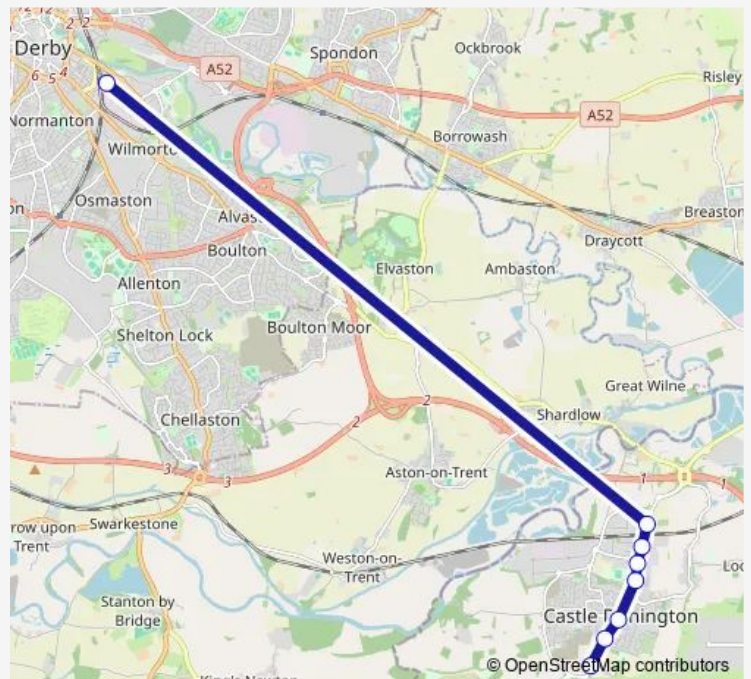

Bus Dp1

[Go to website](#)

Direction

Nags Head — Railway Station East

8 stops

[Open route schedule](#)

Nags Head

High Street

Bus Station

The Lamb

Trent Lane

Gasny Avenue

Willow Farm Business Park

Railway Station East

Route schedule

Nags Head — Railway Station East

Monday 00:04-13:04

Tuesday —

Wednesday 09:04-20:34

Thursday 09:04-20:34

Friday 09:04-23:59

Saturday 00:04-23:59

Sunday 00:04-23:59

Route info

Direction: Nags Head

Stops: 8

Trip Duration: 0 hour 26 min

■ Dp1

Direction

Leonardo Hotel — Nags Head

11 stops

[Open route schedule](#)