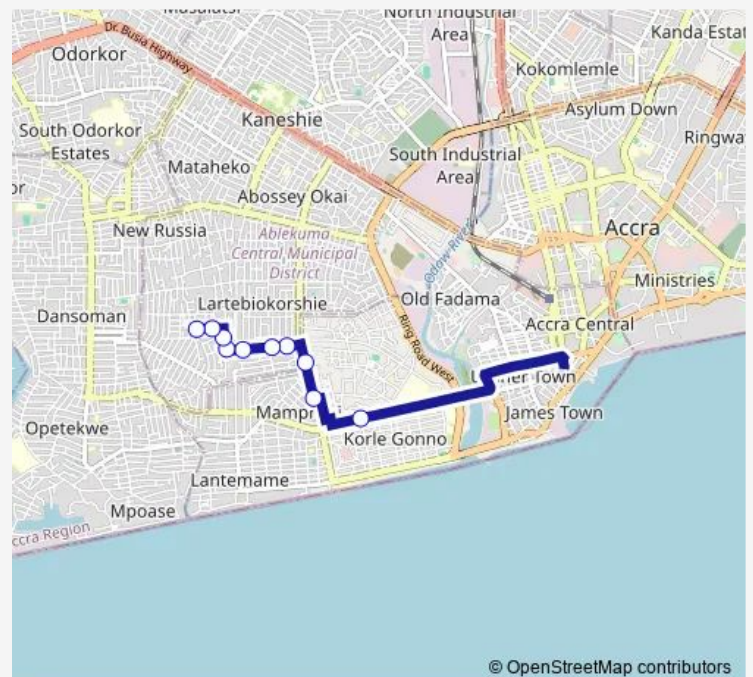

Bus 486B Null

[Go to website](#)

Direction

Awotse Kojo — Terminal Soko Station

10 stops

[Open route schedule](#)

Awotse Kojo

Sempe

Salvation 2

Korle Bu Junction 2

Premier

Adonteng

Curve 2

Container 485

Second Junction

Terminal Soko Station

Route schedule

Awotse Kojo — Terminal Soko Station

Monday 13:25

Tuesday 13:25

Wednesday 13:25

Thursday 13:25

Friday 13:25

Saturday 13:25

Sunday 13:25

Route info

Direction: Awotse Kojo

Stops: 10

Trip Duration: 0 hour 16 min

© OpenStreetMap contributors

■ 486B — Null

BusMaps