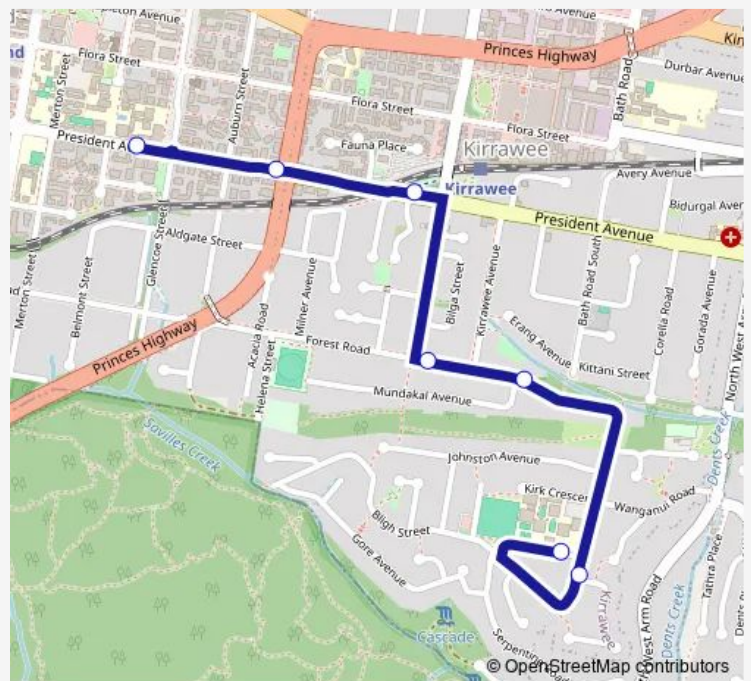

School Bus S041 St Patrick College Sutherland to Kirrawee Hs

[Go to website](#)

Direction

St Patricks College, President Av — Kirrawee High School, Duneba Av

7 stops

[Open route schedule](#)

St Patricks College, President Av

President Av At Acacia Road

Pollard Park, President Av

Oak Rd At Forest Rd

Percy Miles Villa, Forest Rd

Hunter St At Tulong Pl

Kirrawee High School, Duneba Av

Route schedule

St Patricks College, President Av — Kirrawee High School, Duneba Av

Monday	15:15
Tuesday	15:15
Wednesday	15:15
Thursday	15:15
Friday	15:15
Saturday	—
Sunday	—

Route info

Direction: St Patricks College, President Av

Stops: 7

Trip Duration: 0 hour 13 min

S041 School Bus time schedules and route maps are available in an offline PDF at busmaps.com. Use the busmaps.com website to see live bus times, train schedule or subway schedule, and step-by-step directions for all public transit in Sydney