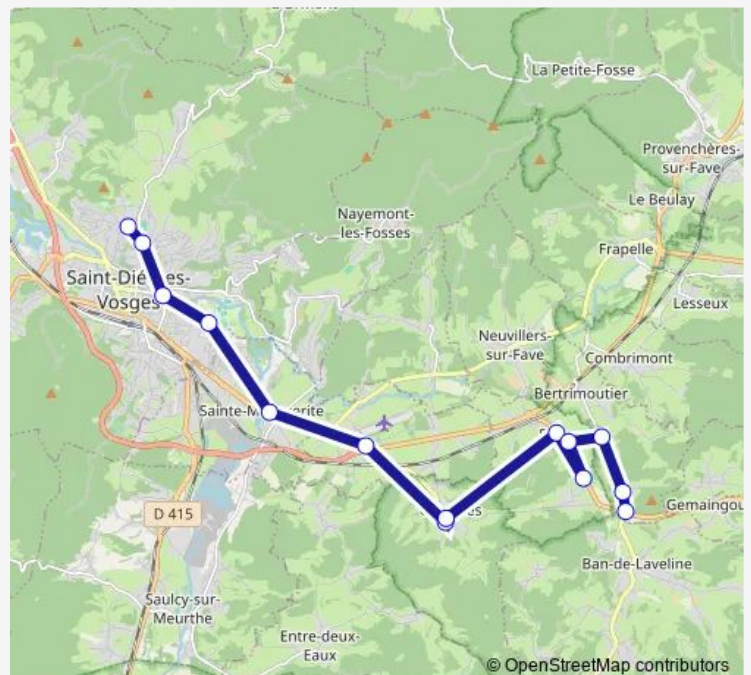

Bertrimoutier Layegoutte

Bertrimoutier Le Giron

Route schedule

ST DIE College Vautrin Lud — Bertrimoutier Le Giron

Monday —

Tuesday —

Wednesday 12:10

Thursday —

Friday —

Saturday —

Sunday —

Route info

Direction: ST DIE College Vautrin Lud

Stops: 14

Trip Duration: 0 hour 40 min

Direction

ST DIE Lycee Jules Ferry — Bertrimoutier Centre

16 stops

[Open route schedule](#)

ST DIE Lycee Jules Ferry

ST DIE College Souhait

Remomeix Les Nolles (Rond-point)

Coinches Intersection

Coinches Salle des Fetes

Friday 06:53

Saturday —

Sunday —

Route info

Direction: Wisembach Le Repas

Stops: 14

Trip Duration: 0 hour 52 min

Direction